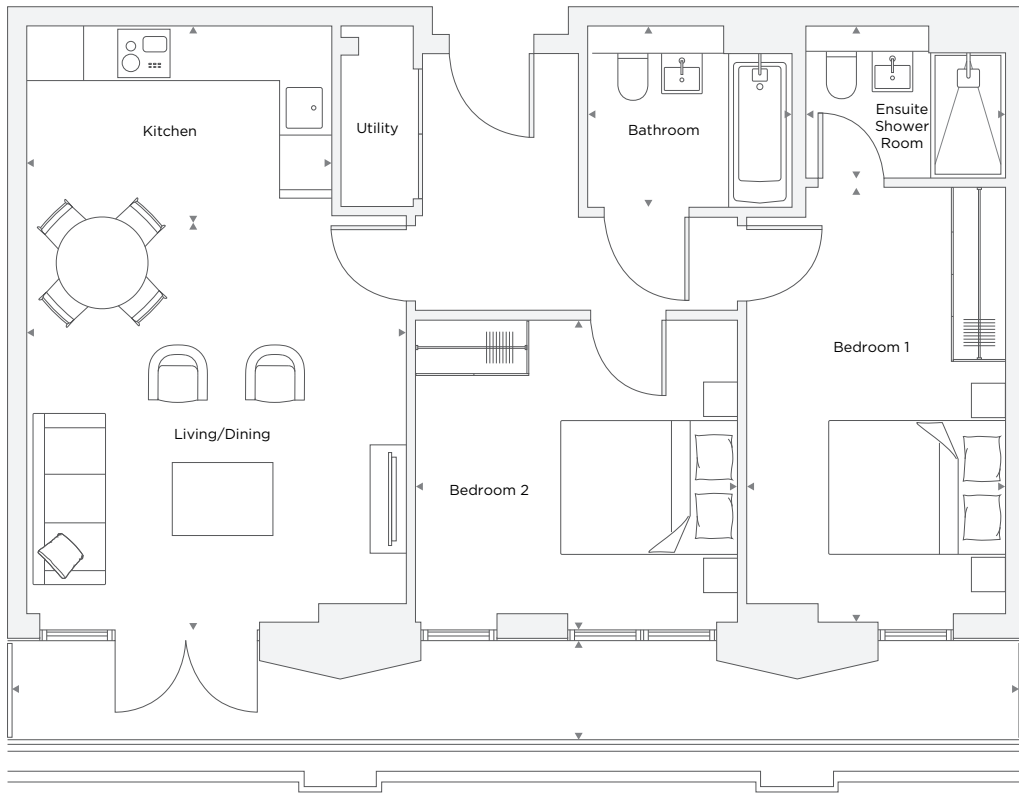

APARTMENT B6.06

2 Bedroom

Total Area 80.7 m² / 868.7 ft²

Living/Dining Room	4.18 m X 4.27 m	13' 9" X 14' 0"
Kitchen	3.36 m X 2.2 m	11' 0" X 7' 3"
Bedroom 1	2.85 m X 4.70 m	9' 4" X 15' 5"
Bedroom 2	3.55 m X 3.24 m	11' 8" X 10' 8"
Bathroom	2.20 m X 2.00 m	7' 3" X 6' 7"
Ensuite	2.20 m X 1.68 m	7' 3" X 5' 6"
Terrace	10.95 m X 1.22 m	35' 11" X 3' 12"