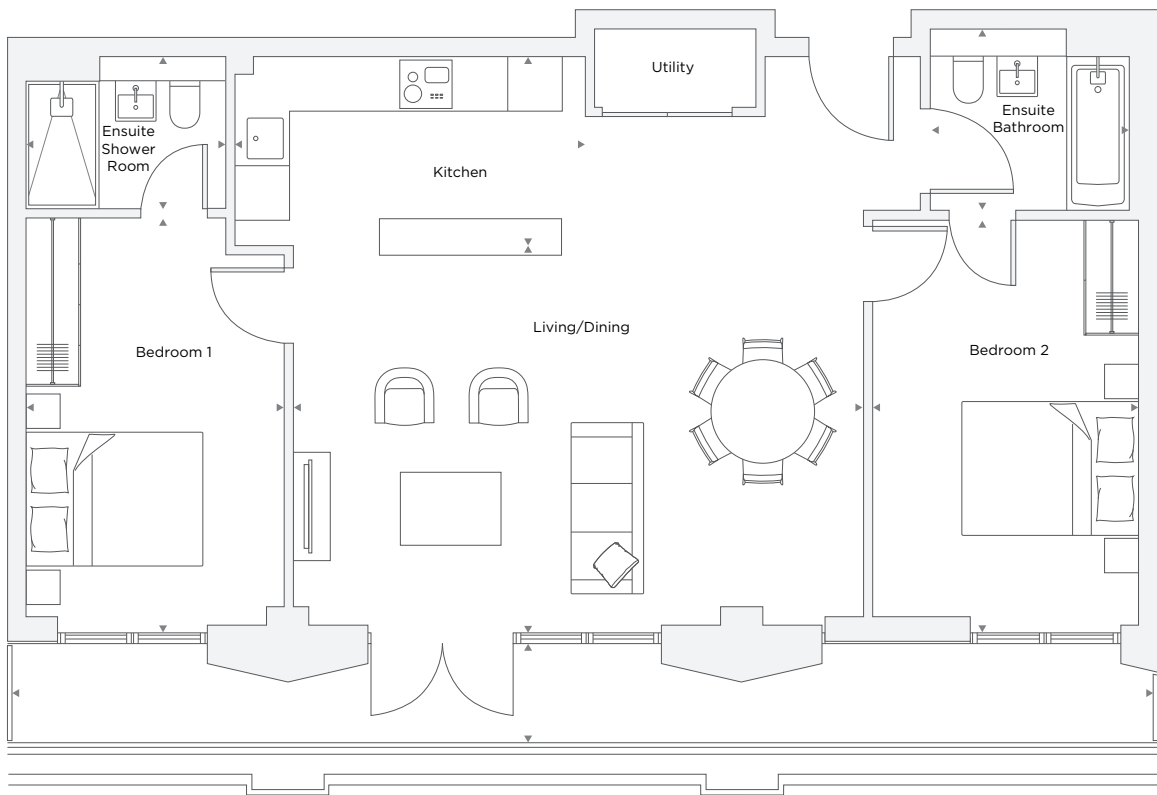

APARTMENT B6.02

2 Bedroom

Total Area 79.4 m² / 854.7 ft²

Living/Dining Room	6.28 m X 4.37 m	20' 7" X 14' 4"
Kitchen	3.86 m X 2.08 m	12' 8" X 6' 10"
Bedroom 1	2.84 m X 4.50 m	9' 4" X 14' 9"
Bedroom 2	2.93 m X 4.37 m	9' 7" X 14' 4"
Bathroom	2.20 m X 2.00 m	7' 3" X 6' 7"
Ensuite	2.20 m X 1.68 m	7' 3" X 5' 6"
Terrace	13.00 m X 1.22 m	42' 8" X 3' 12"