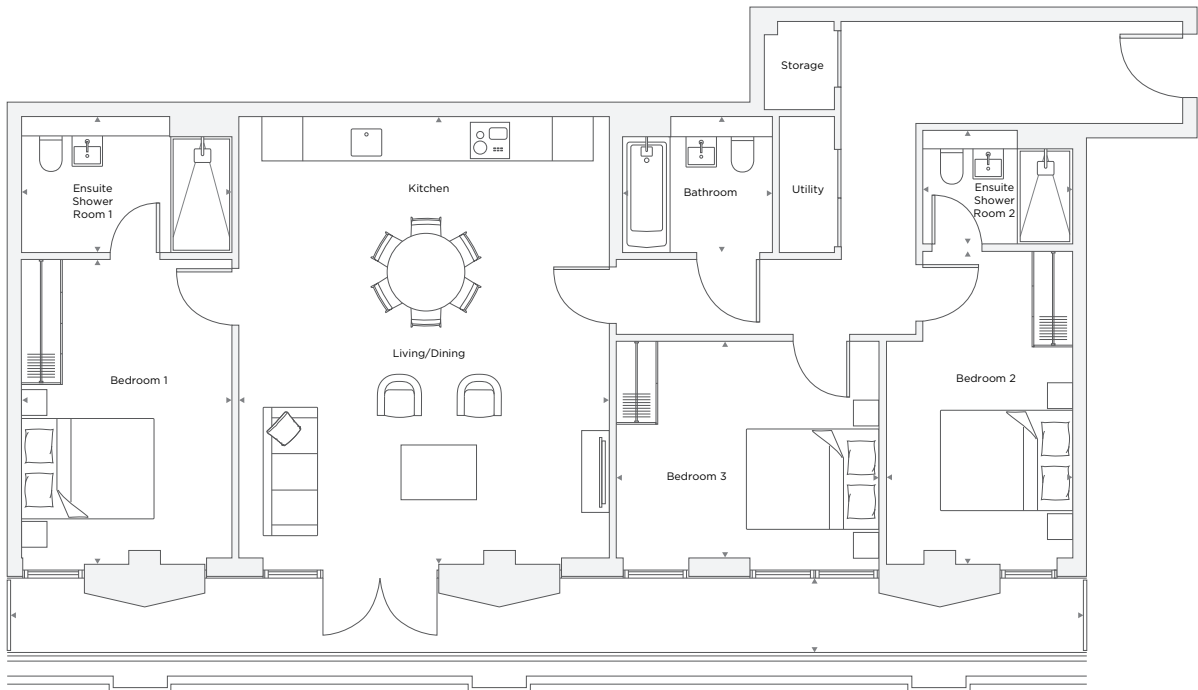

APARTMENT B6.01

3 Bedroom

Total Area 111.9 m² / 1,204.5 ft²

Kitchen/Living/Dining Room	5.44 m X 6.58 m	17' 10" X 21' 7"
Bedroom 1	3.09 m X 4.48 m	10' 2" X 14' 8"
Bedroom 2	2.74 m X 4.61 m	8' 12" X 15' 1"
Bedroom 3	3.87 m X 3.18 m	12' 8" X 10' 5"
Bathroom	2.20 m X 2.00 m	7' 3" X 6' 7"
Ensuite 1	3.09 m X 2.00 m	10' 2" X 6' 7"
Ensuite 2	2.20 m X 1.68 m	7' 3" X 5' 6"
Terrace	15.59 m X 1.22 m	51' 2" X 3' 12"