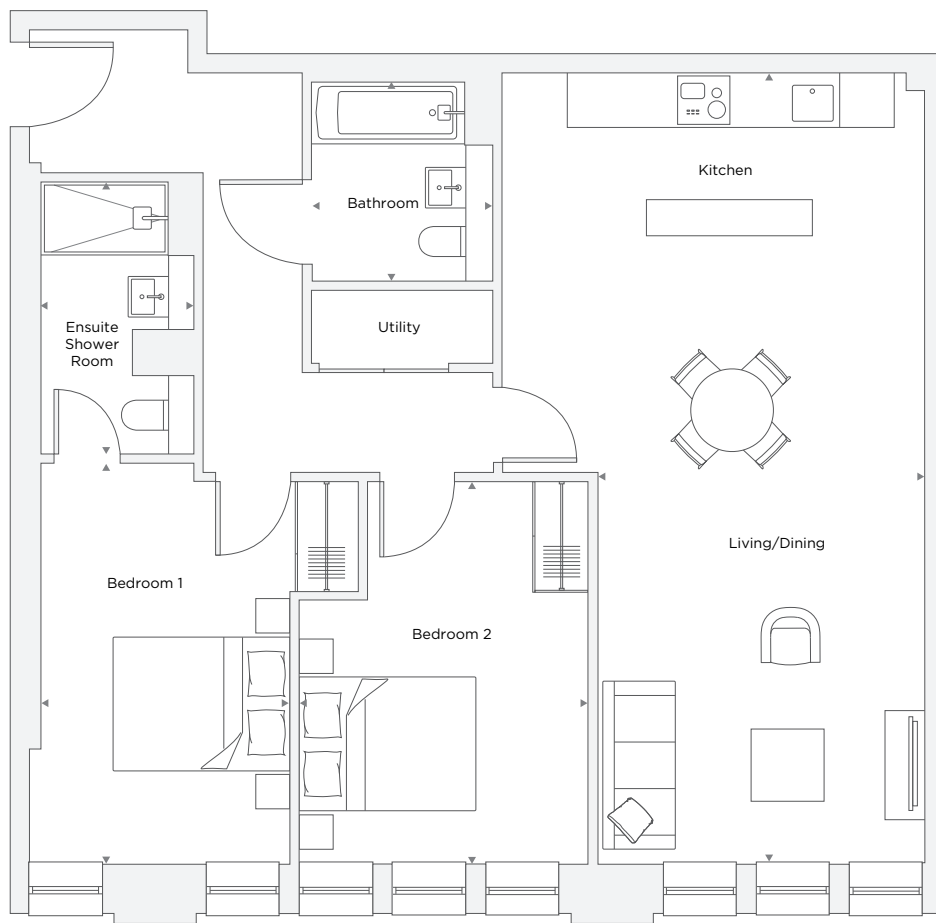

THE COCOA WORKS

APARTMENT B5.11

2 Bedroom

Total Area 86.0 m² / 925.7 ft²

| | | |
|----------------------------|-----------------|-----------------|
| Kitchen/Living/Dining Room | 3.70 m X 8.72 m | 12' 2" X 28' 7" |
| Bedroom 1 | 2.74 m X 4.42 m | 8' 12" X 14' 6" |
| Bedroom 2 | 3.19 m X 4.35 m | 10' 5" X 14' 3" |
| Bathroom | 2.00 m X 2.20 m | 6' 7" X 7' 3" |
| Ensuite | 1.68 m X 3.05 m | 5' 6" X 10' 0" |

Floor plans are not to scale. Measurements are approximate and for guidance only. Design layouts are subject to change.