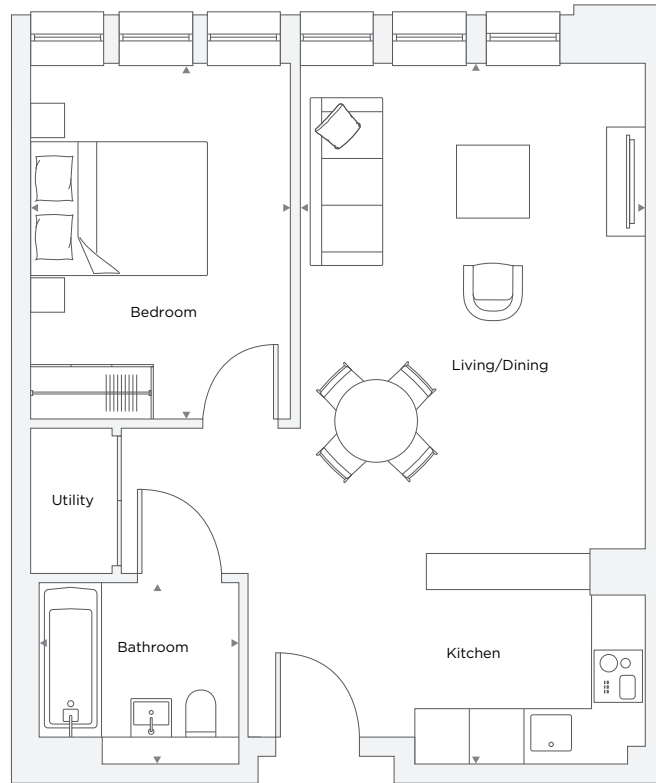

# APARTMENT B5.10

1 Bedroom

Total Area 50.5 m<sup>2</sup> / 543.6 ft<sup>2</sup>

Kitchen/Living/Dining Room	3.81 m X 7.72 m	12' 6" X 25' 4"
Bedroom 1	2.87 m X 3.92 m	9' 5" X 12' 10"
Bathroom	2.20 m X 2.00 m	7' 3" X 6' 7"