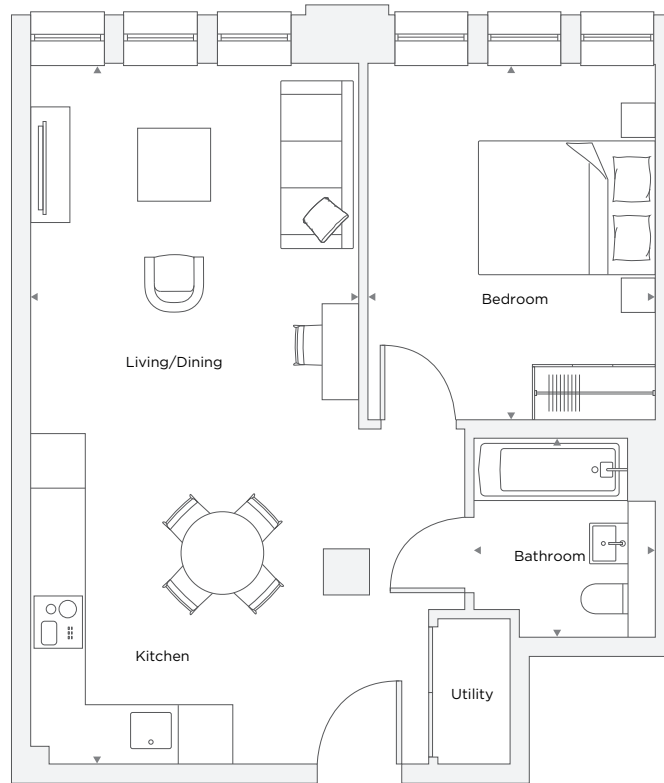

## APARTMENT B5.09

1 Bedroom

Total Area 50.5 m<sup>2</sup> / 543.6 ft<sup>2</sup>

Kitchen/Living/Dining Room	3.62 m X 7.72 m	11' 10" X 25' 4"
Bedroom 1	3.16 m X 3.93 m	10' 5" X 12' 11"
Bathroom	2.00 m X 2.20 m	6' 7" X 7' 3"

Floor plans are not to scale. Measurements are approximate and for guidance only. Design layouts are subject to change.