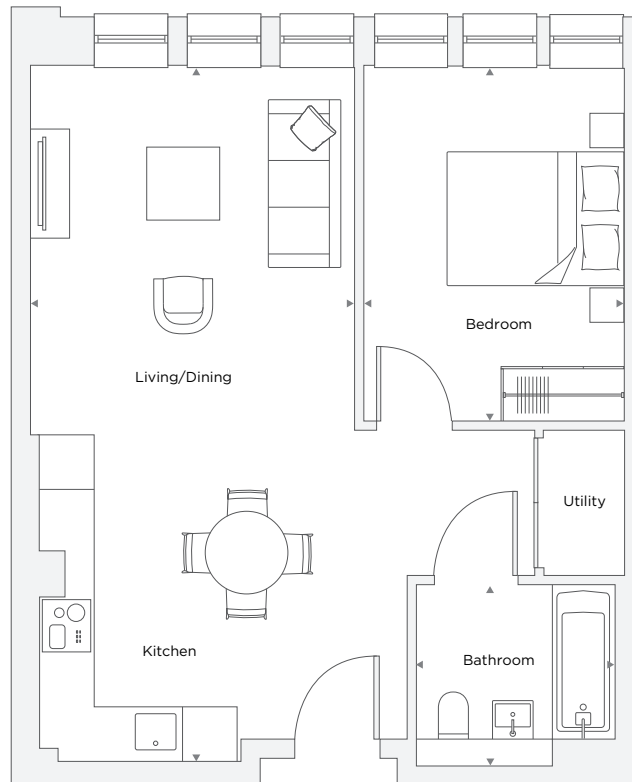

THE COCOA WORKS

APARTMENT B5.08

1 Bedroom

Total Area 49.5 m² / 532.8 ft²

Kitchen/Living/Dining Room	3.57 m X 7.72 m	11' 9" X 25' 4"
Bedroom 1	2.86 m X 3.97 m	9' 5" X 13' 0"
Bathroom	2.20 m X 2.00 m	7' 3" X 6' 7"

Floor plans are not to scale. Measurements are approximate and for guidance only. Design layouts are subject to change.