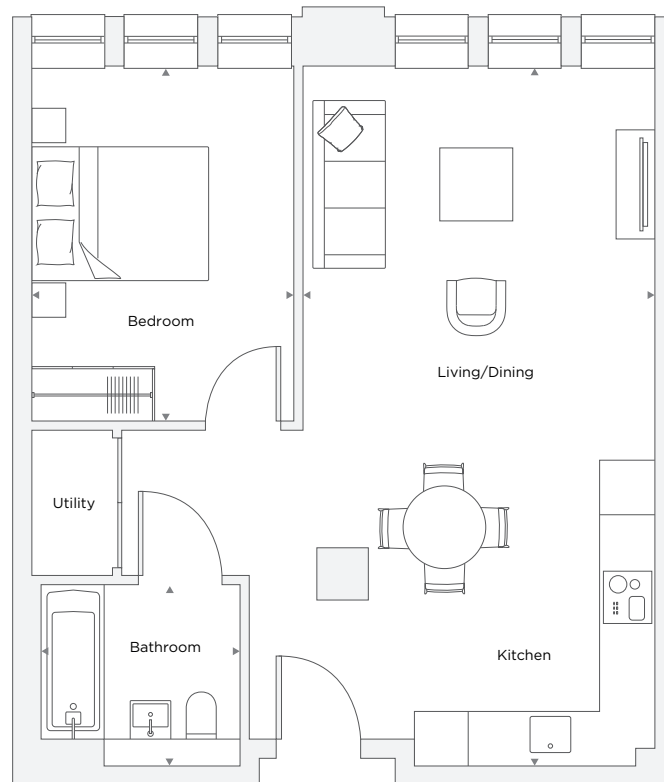

# APARTMENT B5.04

1 Bedroom

Total Area 52.0 m<sup>2</sup> / 559.7 ft<sup>2</sup>

Kitchen/Living/Dining Room	3.87 m X 7.72 m	12' 8" X 25' 4"
Bedroom 1	2.89 m X 3.91 m	9' 6" X 12' 10"
Bathroom	2.20 m X 2.00 m	7' 3" X 6' 7"