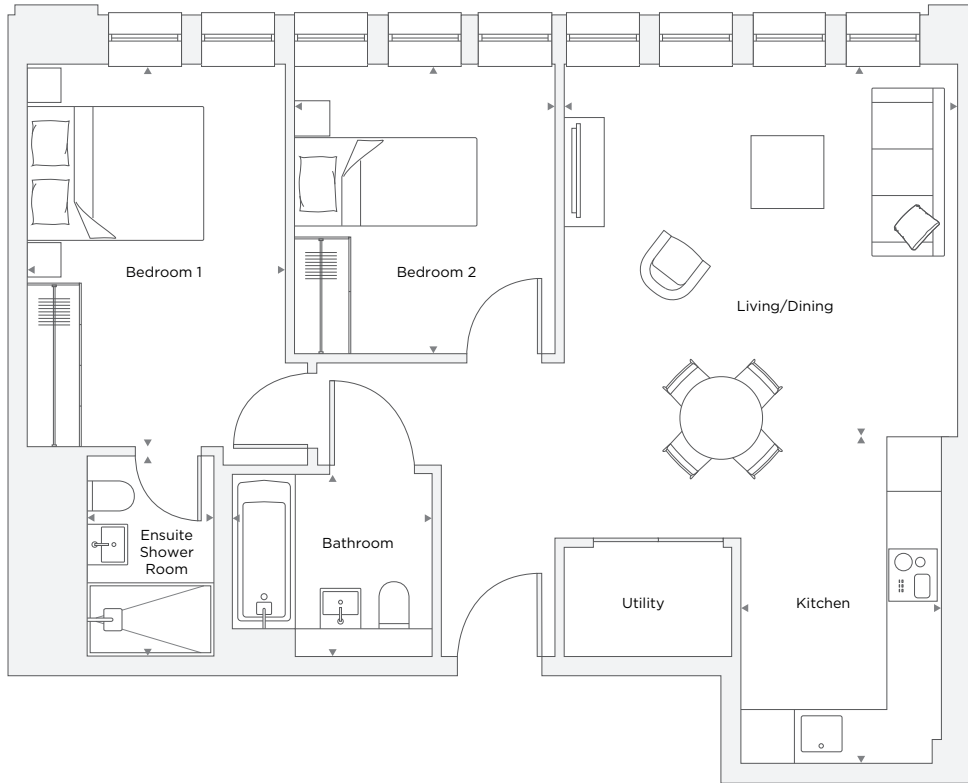

APARTMENT B5.02

2 Bedroom

Total Area 69.6 m² / 749.2 ft²

Living/Dining Room	4.33 m X 4.12 m	14' 2" X 13' 6"
Kitchen	2.23 m X 3.60 m	7' 4" X 11' 10"
Bedroom 1	2.85 m X 4.22 m	9' 4" X 13' 10"
Ensuite	1.40 m X 2.21 m	4' 7" X 7' 3"
Bedroom 2	2.87 m X 3.20 m	9' 5" X 10' 6"
Bathroom	2.20 m X 2.01 m	7' 3" X 6' 7"