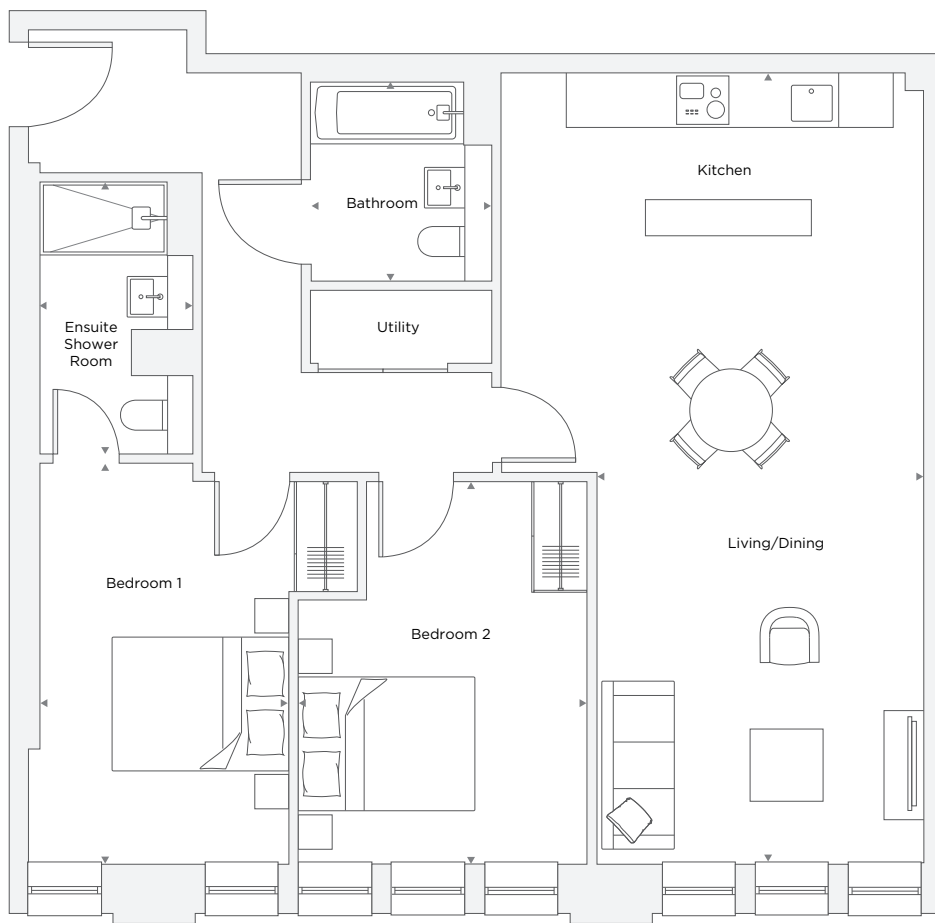

# APARTMENT B4.11

2 Bedroom

Total Area 86.0 m<sup>2</sup> / 925.7 ft<sup>2</sup>

Kitchen/Living/Dining Room	3.70 m X 8.72 m	12' 2" X 28' 7"
Bedroom 1	2.74 m X 4.42 m	8' 12" X 14' 6"
Bedroom 2	3.19 m X 4.35 m	10' 5" X 14' 3"
Bathroom	2.00 m X 2.20 m	6' 7" X 7' 3"
Ensuite	1.68 m X 3.05 m	5' 6" X 10' 0"