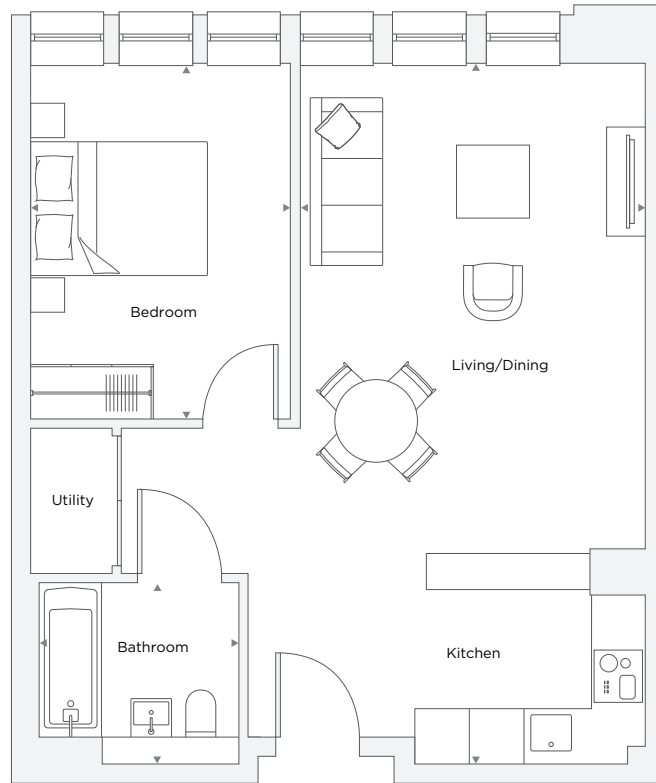

APARTMENT B4.10

1 Bedroom

Total Area 50.5 m² / 543.6 ft²

Kitchen/Living/Dining Room	3.81 m X 7.72 m	12' 6" X 25' 4"
Bedroom 1	2.87 m X 3.92 m	9' 5" X 12' 10"
Bathroom	2.20 m X 2.00 m	7' 3" X 6' 7"