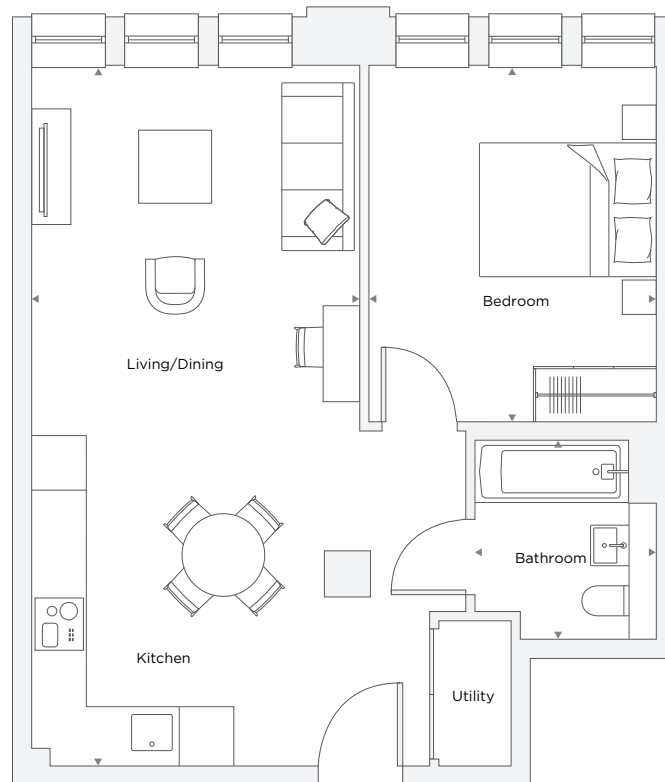

APARTMENT B4.09

1 Bedroom

Total Area 50.5 m² / 543.6 ft²

| | | |
|----------------------------|-----------------|------------------|
| Kitchen/Living/Dining Room | 3.62 m X 7.72 m | 11' 10" X 25' 4" |
| Bedroom 1 | 3.16 m X 3.93 m | 10' 5" X 12' 11" |
| Bathroom | 2.00 m X 2.20 m | 6' 7" X 7' 3" |