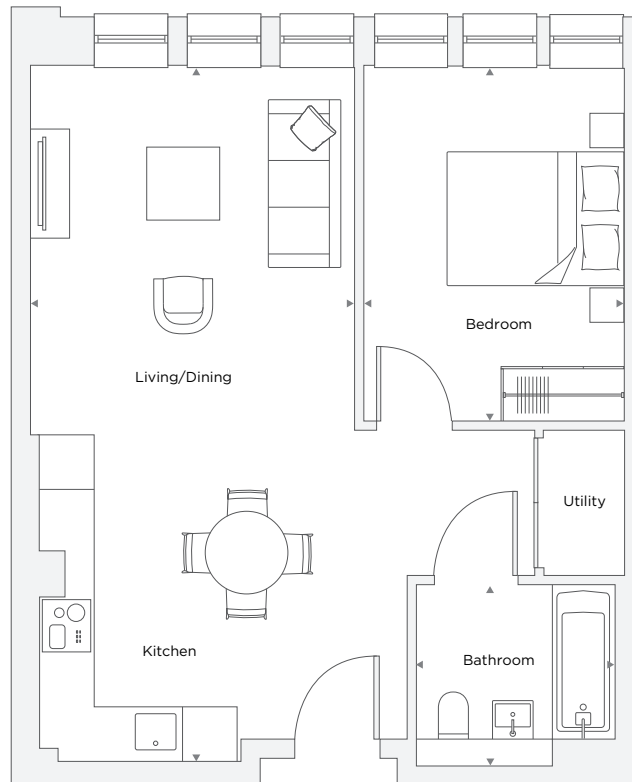

THE COCOA WORKS

APARTMENT B4.08

1 Bedroom

Total Area 49.5 m² / 532.8 ft²

Kitchen/Living/Dining Room	3.57 m X 7.72 m	11' 9" X 25' 4"
Bedroom 1	2.86 m X 3.97 m	9' 5" X 13' 0"
Bathroom	2.20 m X 2.00 m	7' 3" X 6' 7"

Floor plans are not to scale. Measurements are approximate and for guidance only. Design layouts are subject to change.