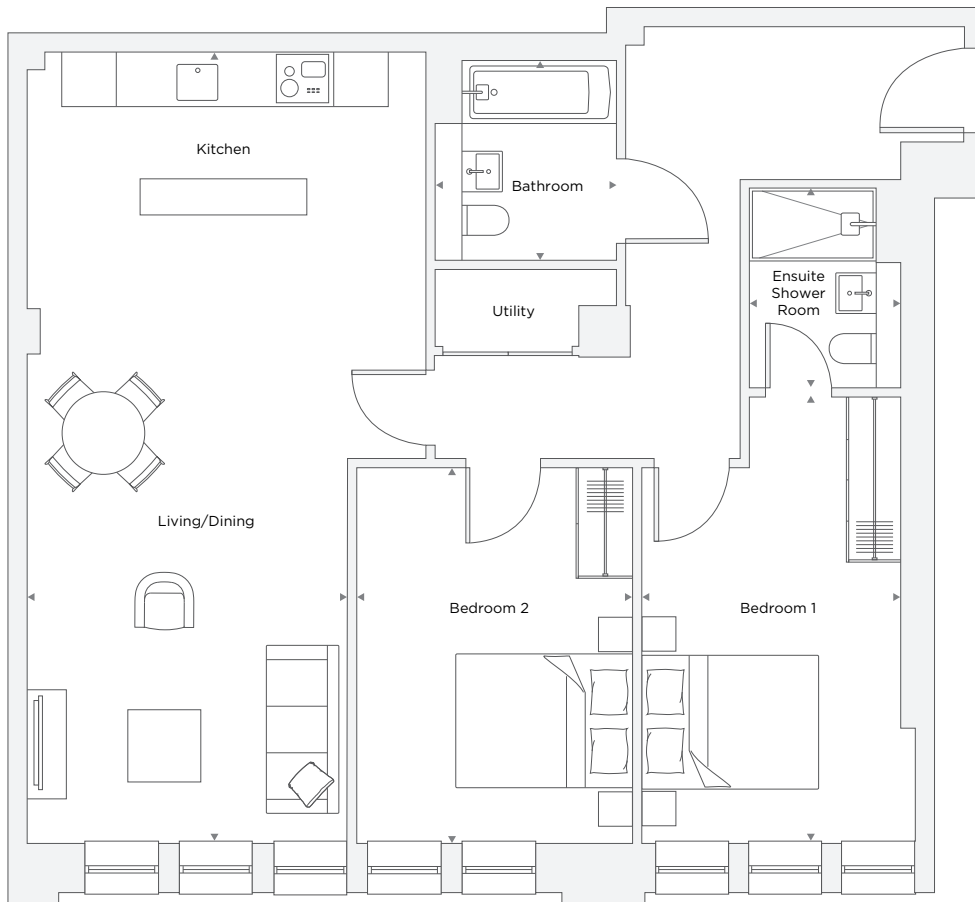

APARTMENT B3.19

2 Bedroom

Total Area 85.4 m² / 919.2 ft²

Kitchen/Living/Dining Room	8.72 m X 3.53 m	28' 7" X 11' 7"
Bedroom 1	2.86 m X 4.92 m	9' 5" X 16' 2"
Ensuite	1.68 m X 2.20 m	5' 6" X 7' 3"
Bedroom 2	3.03 m X 4.14 m	9' 11" X 13' 7"
Bathroom	2.00 m X 2.20 m	6' 7" X 7' 3"