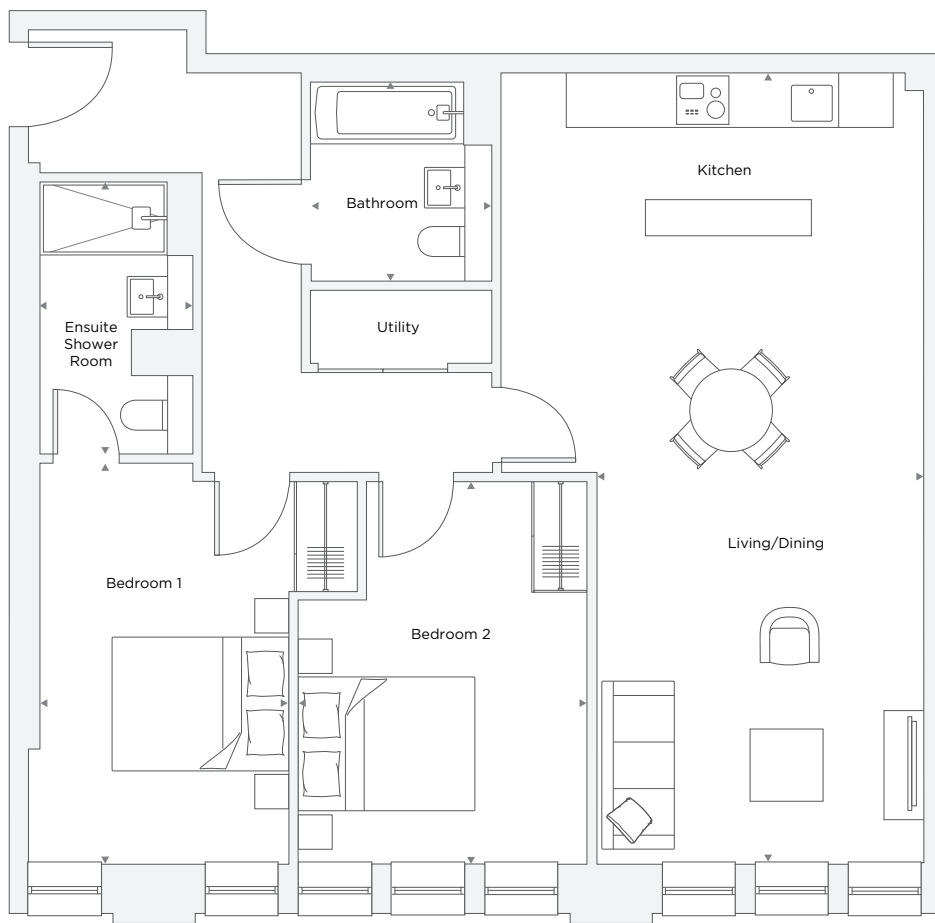

THE COCOA WORKS

APARTMENT B3.11

2 Bedroom

Total Area 86.0 m² / 925.7 ft²

Kitchen/Living/Dining Room	3.70 m X 8.72 m	12' 2" X 28' 7"
Bedroom 1	2.74 m X 4.42 m	8' 12" X 14' 6"
Bedroom 2	3.19 m X 4.35 m	10' 5" X 14' 3"
Bathroom	2.00 m X 2.20 m	6' 7" X 7' 3"
Ensuite	1.68 m X 3.05 m	5' 6" X 10' 0"

Floor plans are not to scale. Measurements are approximate and for guidance only. Design layouts are subject to change.