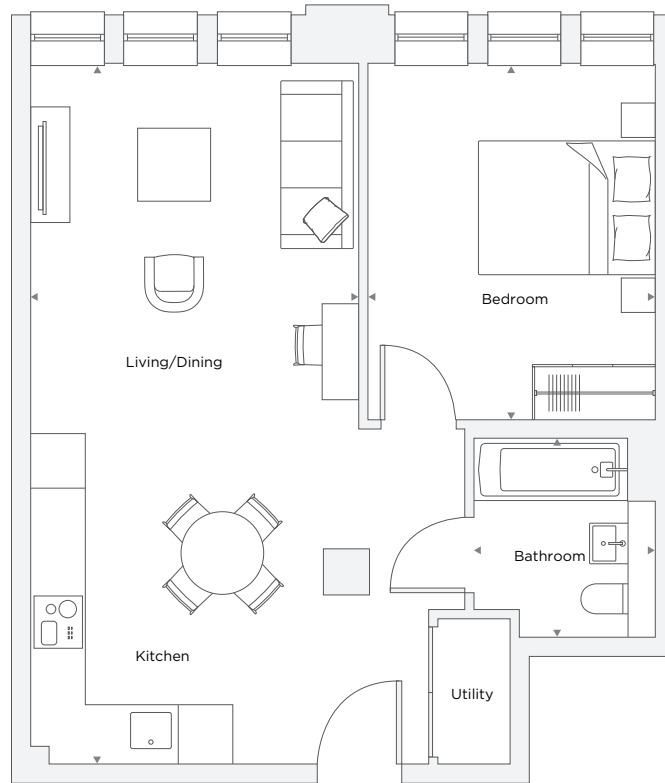

APARTMENT B3.09

1 Bedroom

Total Area 50.5 m² / 543.6 ft²

Kitchen/Living/Dining Room	3.62 m X 7.72 m	11' 10" X 25' 4"
Bedroom 1	3.16 m X 3.93 m	10' 5" X 12' 11"
Bathroom	2.00 m X 2.20 m	6' 7" X 7' 3"