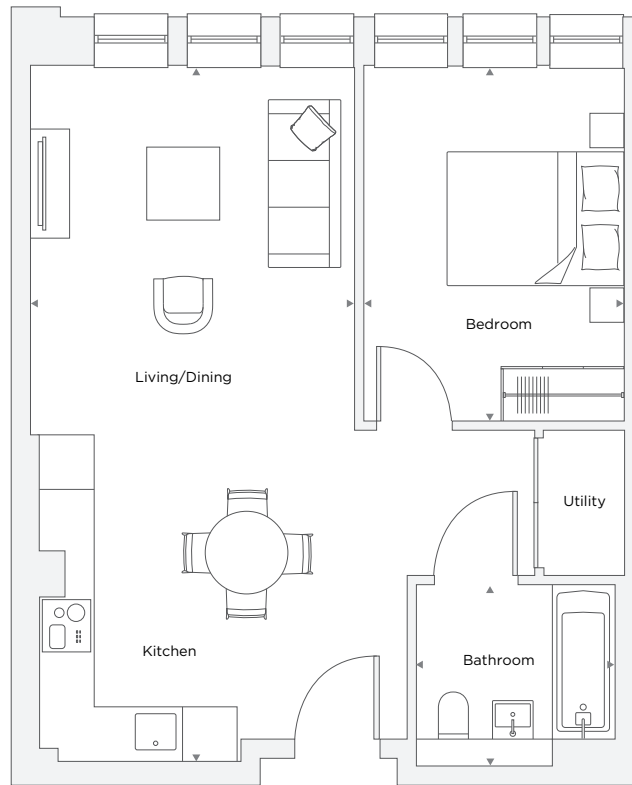

## APARTMENT B3.08

1 Bedroom

Total Area 49.5 m<sup>2</sup> / 532.8 ft<sup>2</sup>

Kitchen/Living/Dining Room	3.57 m X 7.72 m	11' 9" X 25' 4"
Bedroom 1	2.86 m X 3.97 m	9' 5" X 13' 0"
Bathroom	2.20 m X 2.00 m	7' 3" X 6' 7"

Floor plans are not to scale. Measurements are approximate and for guidance only. Design layouts are subject to change.