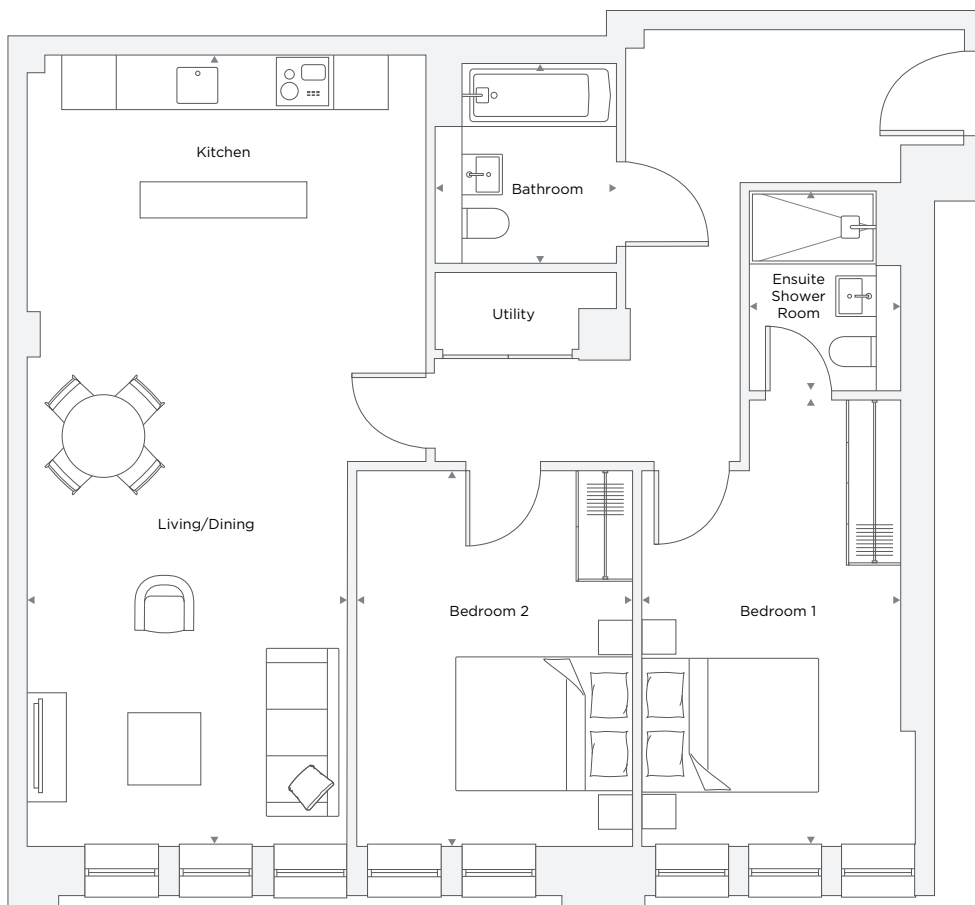

APARTMENT B2.19

2 Bedroom

Total Area 85.4 m² / 919.2 ft²

Kitchen/Living/Dining Room	8.72 m X 3.53 m	28' 7" X 11' 7"
Bedroom 1	2.86 m X 4.92 m	9' 5" X 16' 2"
Ensuite	1.68 m X 2.20 m	5' 6" X 7' 3"
Bedroom 2	3.03 m X 4.14 m	9' 11" X 13' 7"
Bathroom	2.00 m X 2.20 m	6' 7" X 7' 3"