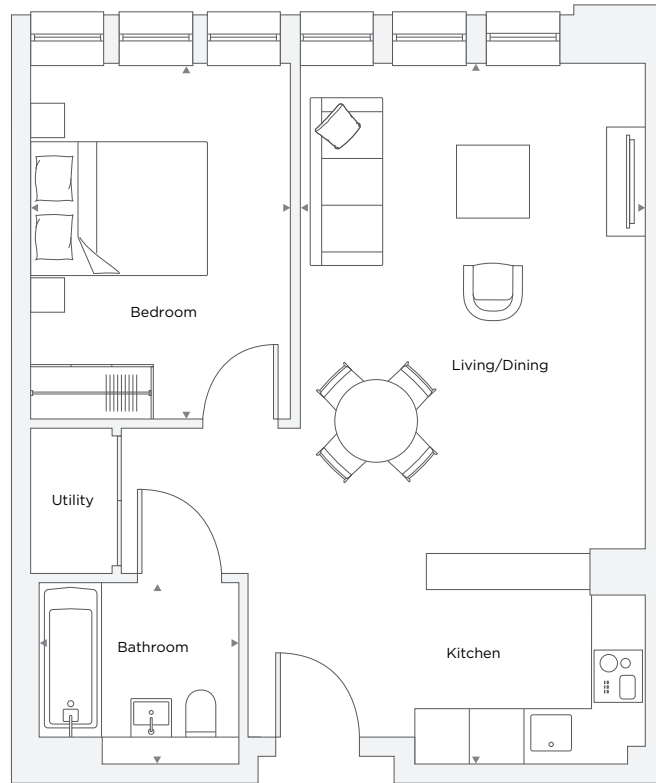

APARTMENT B2.10

1 Bedroom

Total Area 50.5 m² / 543.6 ft²

Kitchen/Living/Dining Room	3.81 m X 7.72 m	12' 6" X 25' 4"
Bedroom 1	2.87 m X 3.92 m	9' 5" X 12' 10"
Bathroom	2.20 m X 2.00 m	7' 3" X 6' 7"