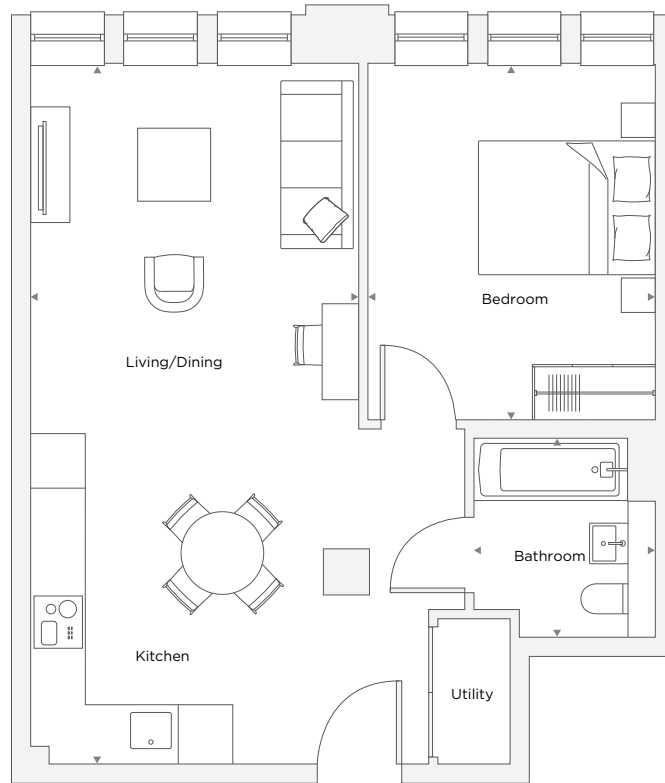

THE COCOA WORKS

APARTMENT B2.09

1 Bedroom

Total Area 50.5 m² / 543.6 ft²

Kitchen/Living/Dining Room	3.62 m X 7.72 m	11' 10" X 25' 4"
Bedroom 1	3.16 m X 3.93 m	10' 5" X 12' 11"
Bathroom	2.00 m X 2.20 m	6' 7" X 7' 3"

Floor plans are not to scale. Measurements are approximate and for guidance only. Design layouts are subject to change.