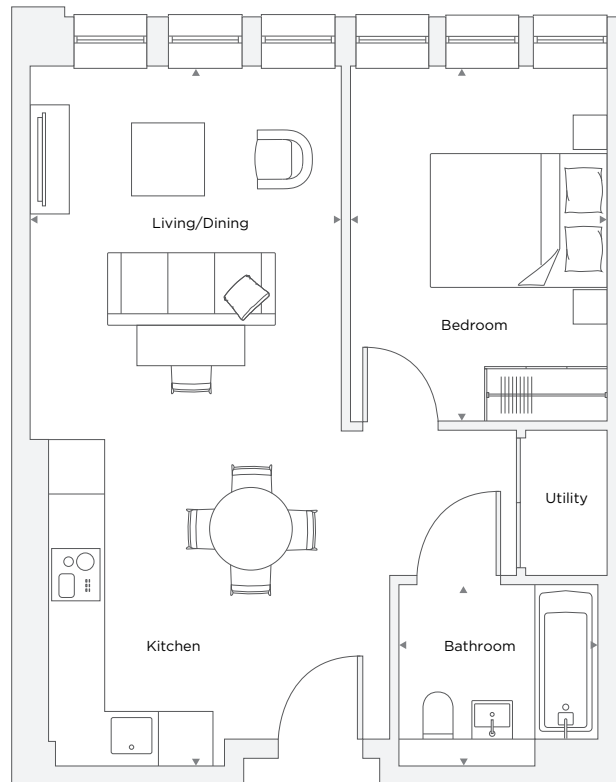

APARTMENT B2.03

1 Bedroom

Total Area 48.3 m² / 519.9 ft²

| | | |
|--------------------|-----------------|-----------------|
| Living/Dining Room | 3.42 m X 7.72 m | 11' 3" X 25' 4" |
| Bedroom 1 | 2.83 m X 3.91 m | 9' 3" X 12' 10" |
| Bathroom | 2.20 m X 2.00 m | 7' 3" X 6' 7" |