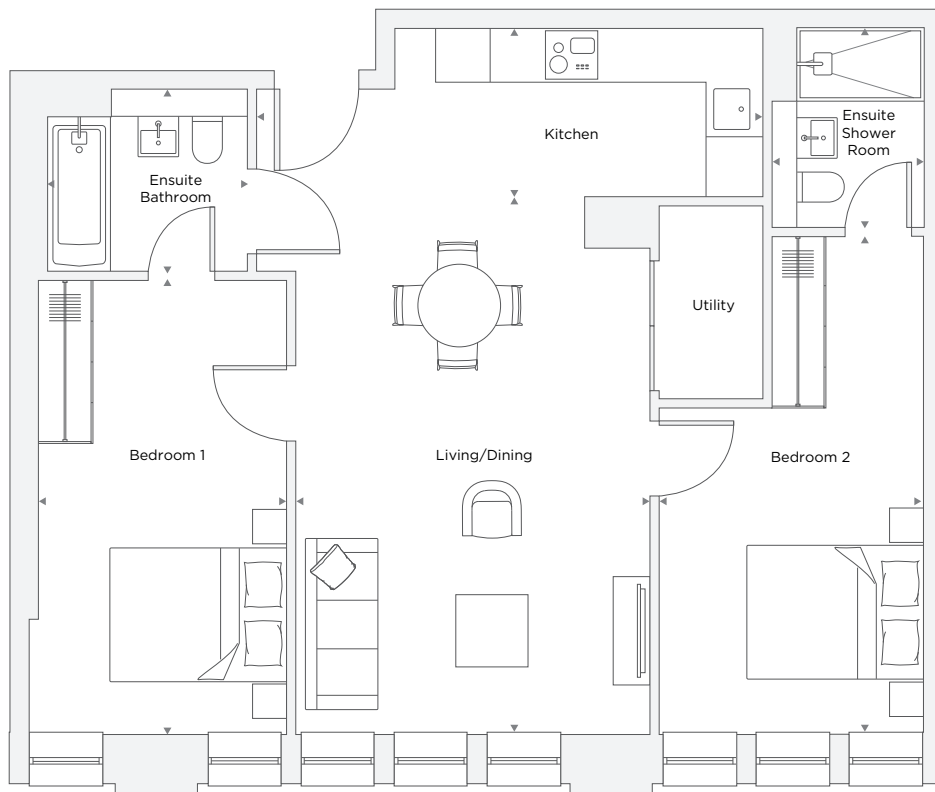

THE COCOA WORKS

APARTMENT B1.18

2 Bedroom

Total Area 73.5 m² / 791.2 ft²

Living/Dining Room	3.9 m X 5.88 m	12' 10" X 19' 3"
Kitchen	4.05 m X 1.91 m	13' 4" X 6' 3"
Bedroom 1	2.92 m X 5.53 m	9' 7" X 18' 2"
Ensuite 1	1.68 m X 2.20 m	5' 6" X 7' 3"
Bedroom 2	2.86 m X 5.01 m	9' 5" X 16' 5"
Bathroom	2.20 m X 2.00 m	7' 3" X 6' 7"

Floor plans are not to scale. Measurements are approximate and for guidance only. Design layouts are subject to change.