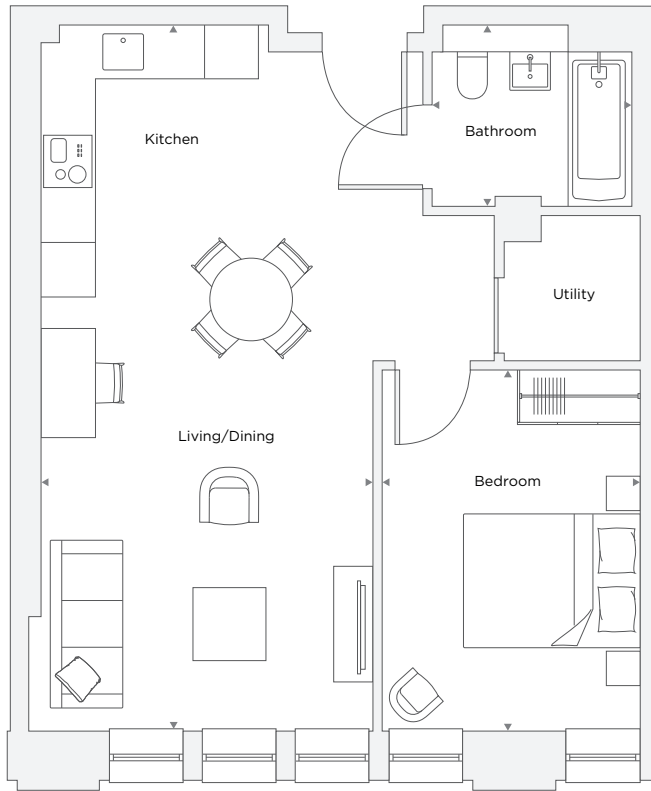

# APARTMENT B1.13

1 Bedroom

Total Area 50.8 m<sup>2</sup> / 546.8 ft<sup>2</sup>

Kitchen/Living/Dining Room 3.66 m X 7.78 m  
Bedroom 1 2.85 m X 3.98 m  
Bathroom 2.20 m X 2.14 m

11' 12" X 25' 6"  
9' 4" X 13' 1"  
7' 3" X 7' 0"