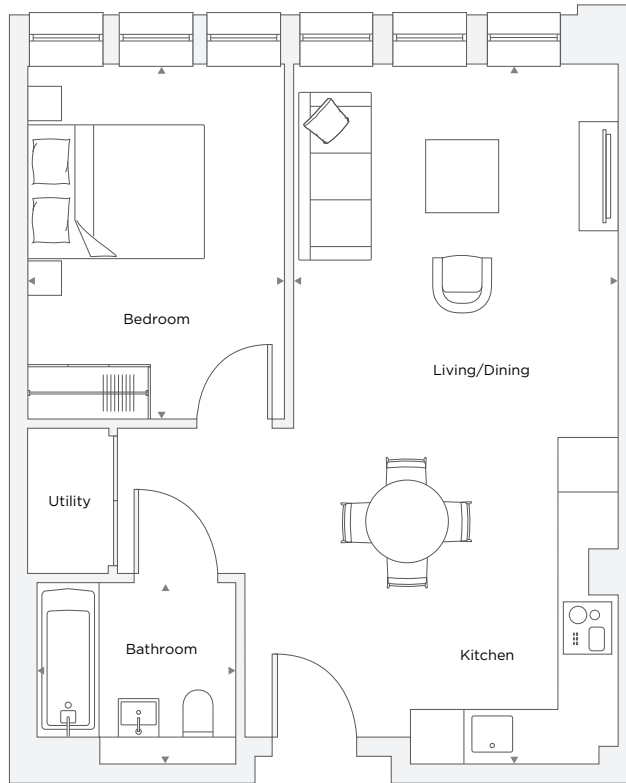

# APARTMENT B1.05

1 Bedroom

Total Area 49.5 m<sup>2</sup> / 532.8 ft<sup>2</sup>

Kitchen/Living/Dining Room	3.57 m X 7.72 m	11' 9" X 25' 4"
Bedroom 1	2.88 m X 3.91 m	9' 6" X 12' 10"
Bathroom	2.20 m X 2.00 m	7' 3" X 6' 7"