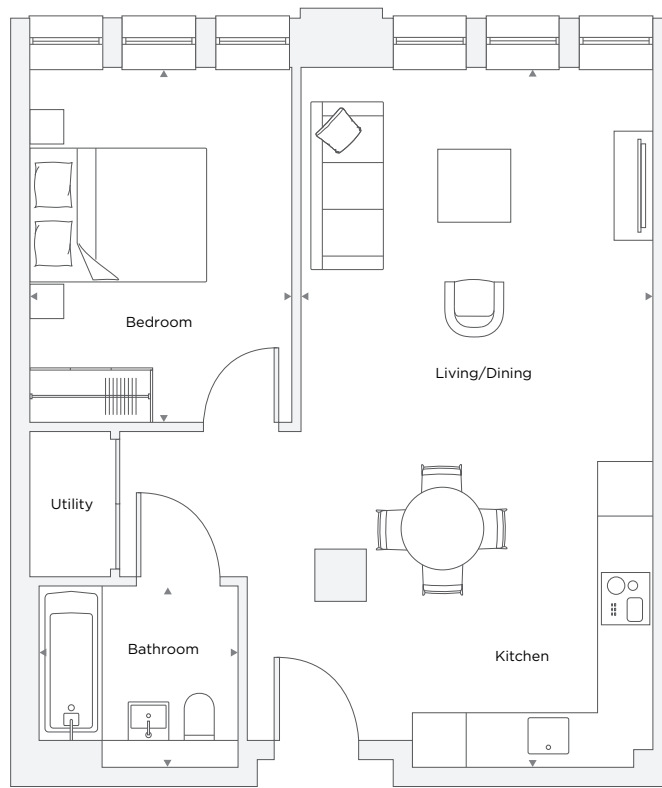

APARTMENT B1.04

1 Bedroom

Total Area 52.4 m² / 564.0 ft²

Kitchen/Living/Dining Room	3.87 m X 7.72 m	12' 8" X 25' 4"
Bedroom 1	2.89 m X 3.91 m	9' 6" X 12' 10"
Bathroom	2.20 m X 2.00 m	7' 3" X 6' 7"