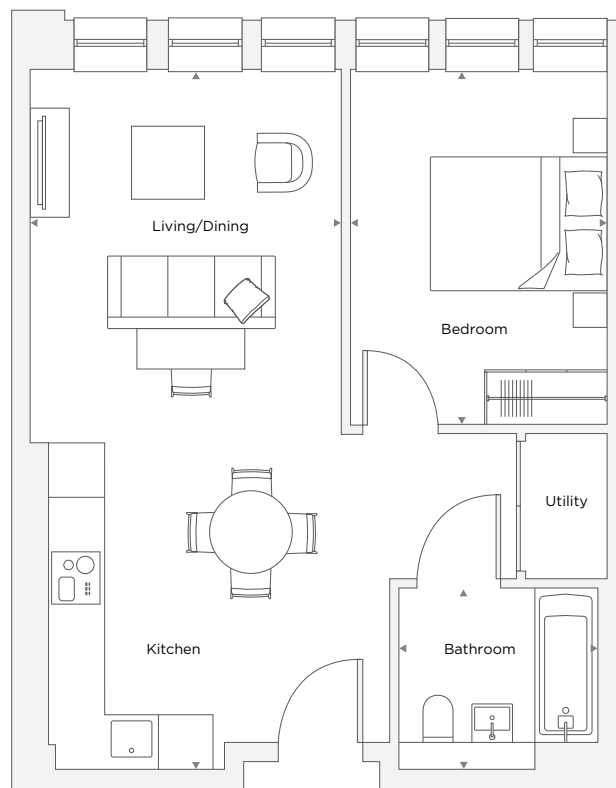

## APARTMENT B1.03

1 Bedroom

Total Area 48.4 m<sup>2</sup> / 521.0 ft<sup>2</sup>

Kitchen/Living/Dining Room	3.42 m X 7.72 m	11' 3" X 25' 4"
Bedroom 1	2.83 m X 3.97 m	9' 3" X 13' 0"
Bathroom	2.20 m X 2.00 m	7' 3" X 6' 7"

Floor plans are not to scale. Measurements are approximate and for guidance only. Design layouts are subject to change.