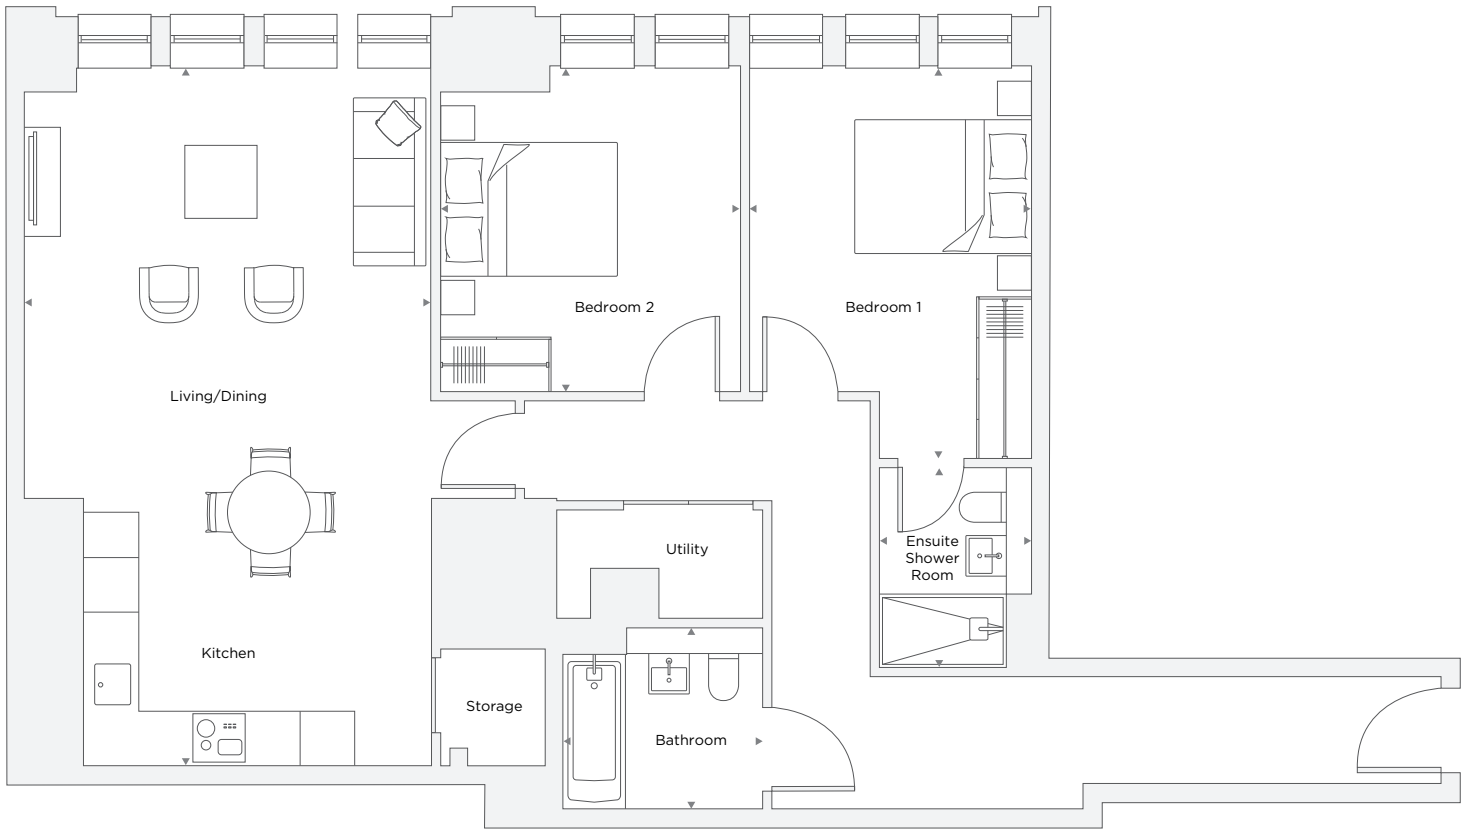

APARTMENT B1.01

2 Bedroom

Total Area 93.4 m² / 1,005.4 ft²

Kitchen/Living/Dining Room	4.48 m X 7.72 m	14' 8" X 25' 4"
Bedroom 1	3.11 m X 4.33 m	10' 2" X 14' 2"
Ensuite 1	1.68 m X 2.20 m	5' 6" X 7' 3"
Bedroom 2	3.30 m X 3.60 m	10' 10" X 11' 10"
Bathroom	2.20 m X 2.00 m	7' 3" X 6' 7"