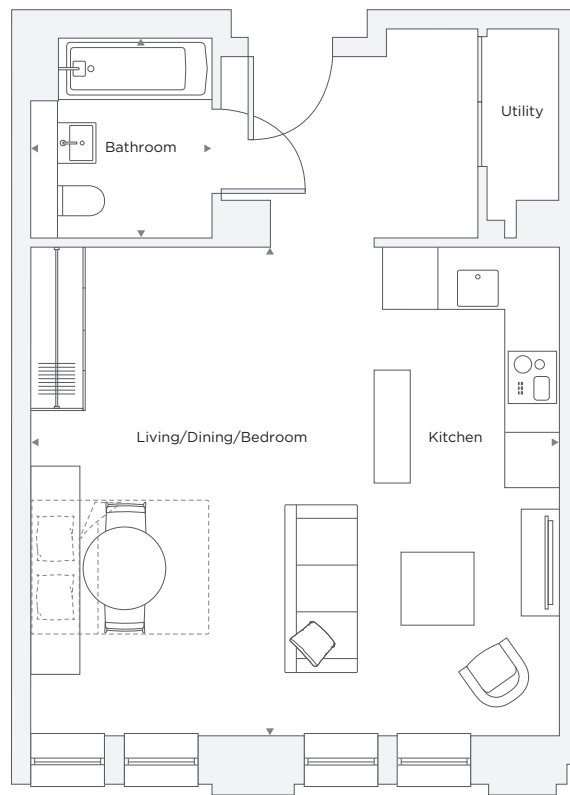

THE COCOA WORKS

APARTMENT B0.13

Studio

Total Area 44.8 m² / 482.2 ft²

Kitchen/Living/Bedroom	5.83 m X 5.38 m	19' 1" X 17' 8"
Bathroom	2.00 m X 2.20 m	6' 7" X 7' 3"

Floor plans are not to scale. Measurements are approximate and for guidance only. Design layouts are subject to change.