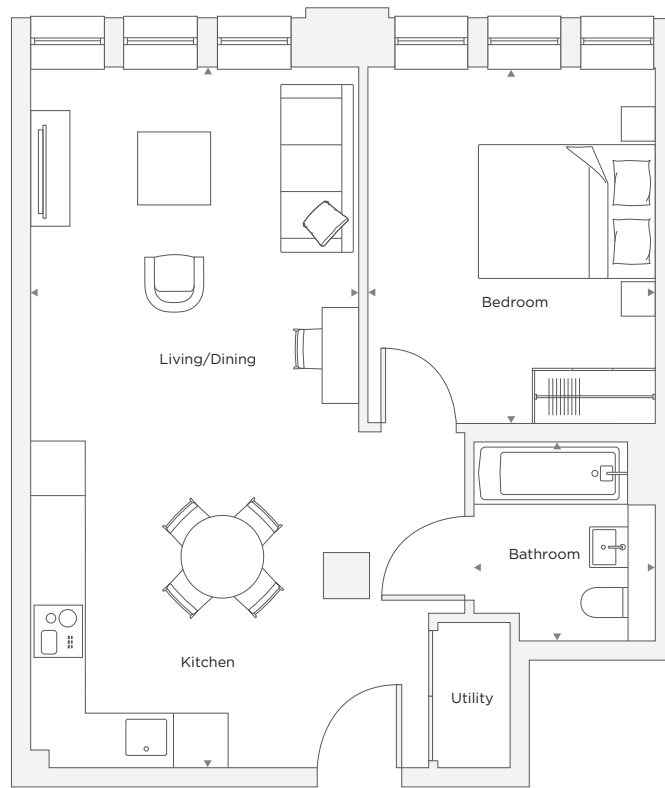

APARTMENT B0.07

1 Bedroom

Total Area 50.9 m² / 547.9 ft²

Kitchen/Living/Dining Room 3.62 m X 7.72 m
Bedroom 1 3.16 m X 3.92 m
Bathroom 2.00 m X 2.20 m

11' 10" X 25' 4"
10' 5" X 12' 10"
6' 7" X 7' 3"