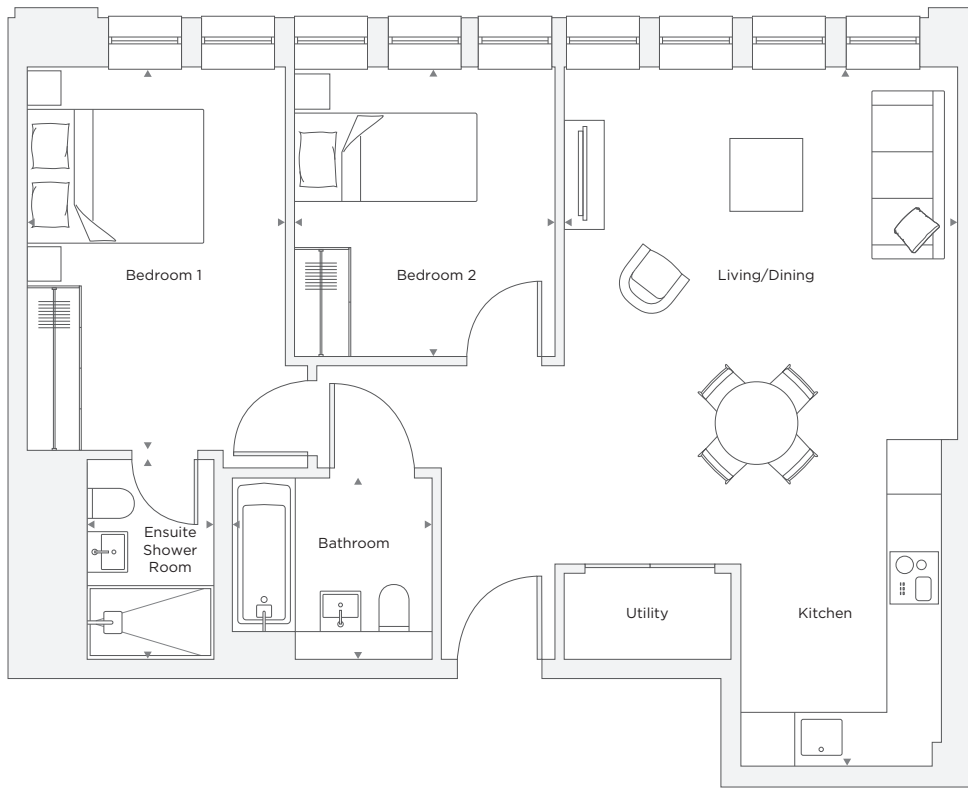

APARTMENT B0.02

2 Bedroom

Total Area 69.7 m² / 750.3 ft²

Kitchen/Living/Dining Room	4.33 m X 7.72 m
Bedroom 1	2.85 m X 4.22 m
Bedroom 2	2.87 m X 3.20 m
Bathroom	2.20 m X 2.01 m
Ensuite	1.40 m X 2.21 m

14' 3" X 25' 4"
9' 4" X 13' 10"
9' 5" X 10' 6"
7' 3" X 6' 7"
4' 7" X 7' 3"