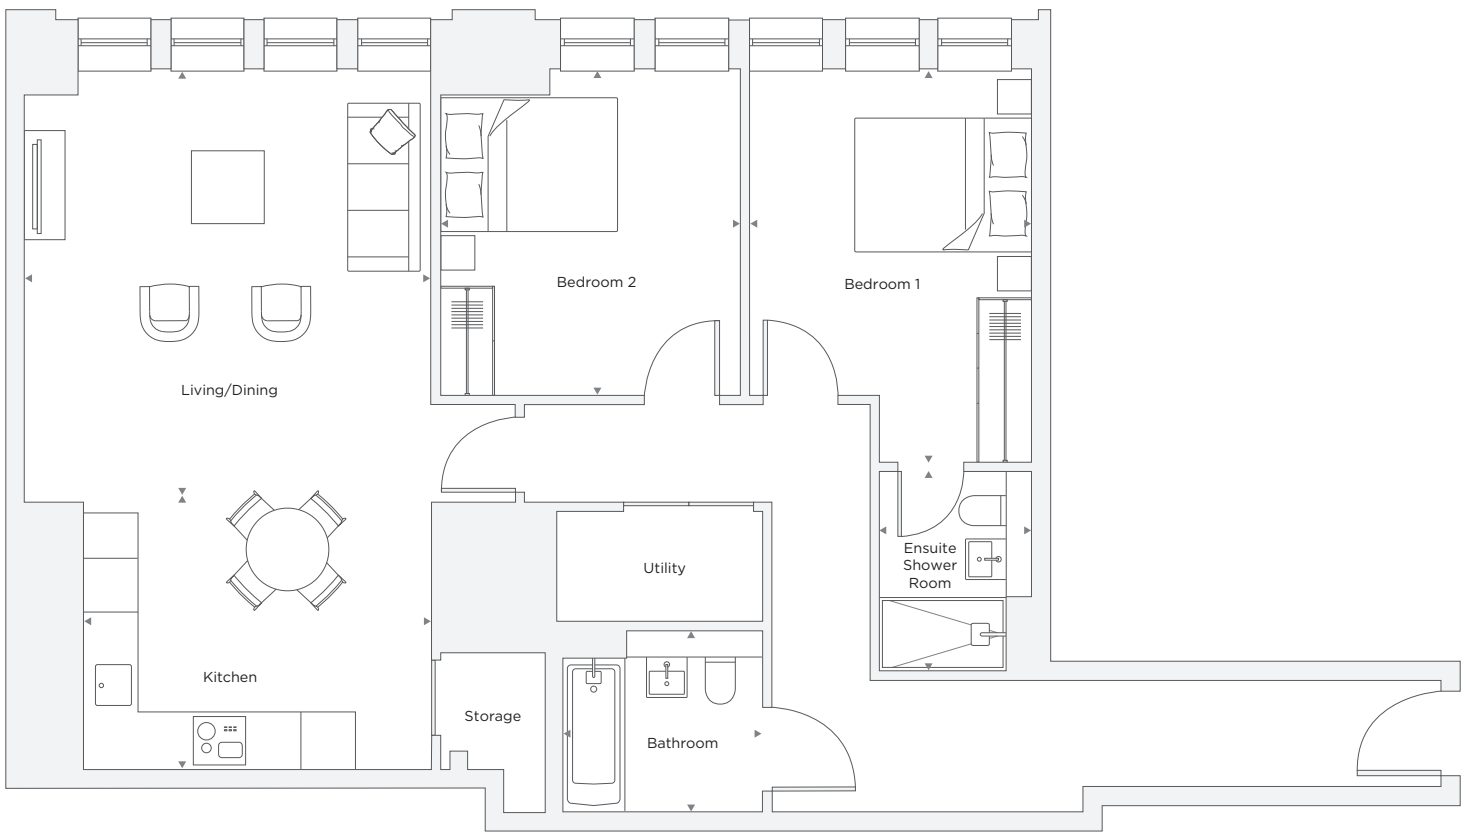

APARTMENT B0.01

2 Bedroom

Total Area 91.5 m² / 984.9 ft²

Living/Dining Room	4.48 m X 4.48 m	14' 8" X 14' 8"
Kitchen	4.48 m X 3.23 m	14' 8" X 10' 7"
Bedroom 1	3.11 m X 4.33 m	10' 2" X 14' 2"
Bedroom 2	3.30 m X 3.60 m	10' 10" X 11' 10"
Bathroom	2.20 m X 2.00 m	7' 3" X 6' 7"
Ensuite	1.68 m X 2.20 m	5' 6" X 7' 3"