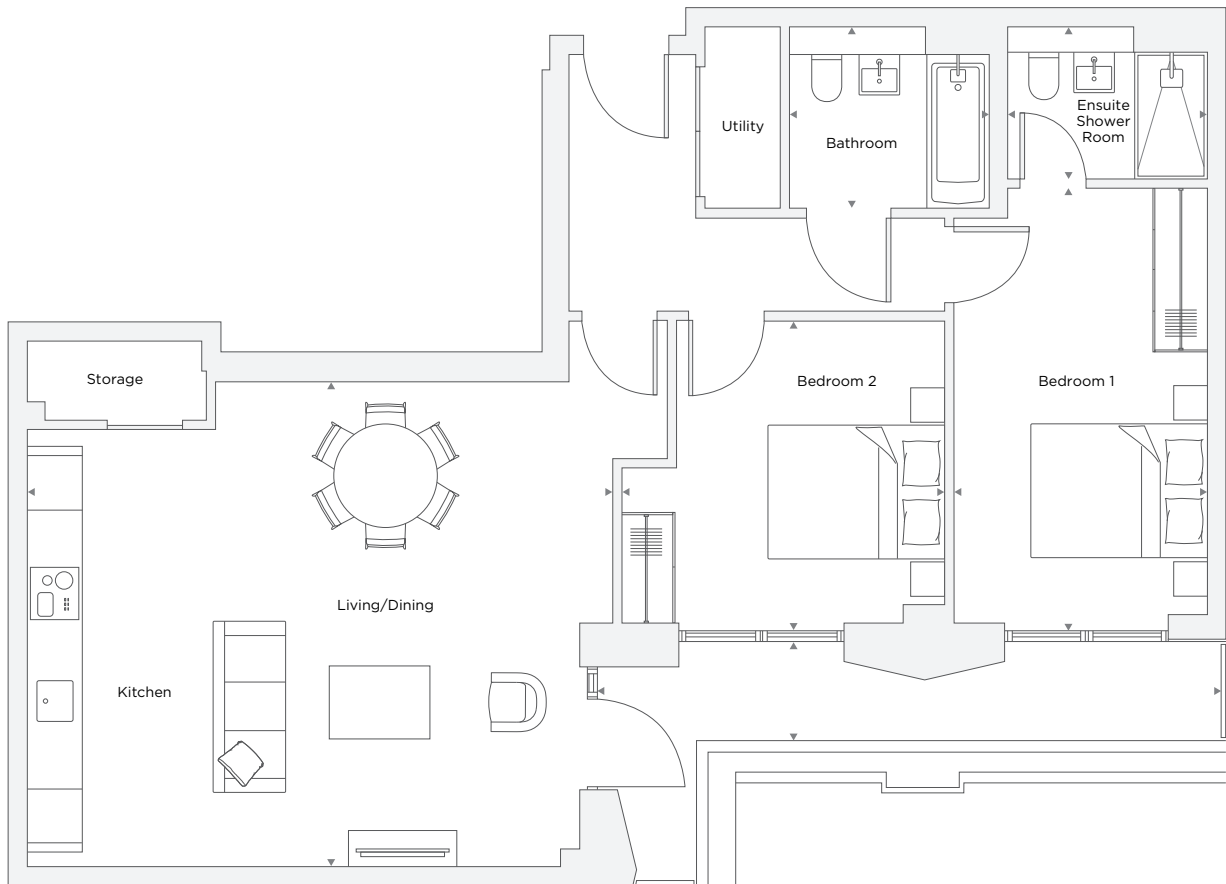

APARTMENT A6.12

2 Bedroom

Total Area 79.2 m² / 852.5 ft²

Kitchen/Living/Dining Room	6.09 m X 5.34 m	19' 12" X 17' 6"
Bedroom 1	2.79 m X 4.70 m	9' 2" X 15' 5"
Bedroom 2	3.55 m X 3.34 m	11' 8" X 10' 11"
Bathroom	2.20 m X 2.00 m	7' 3" X 6' 7"
Ensuite	2.20 m X 1.68 m	7' 3" X 5' 6"
Terrace	6.79 m X 1.22 m	22' 3" X 4' 0"