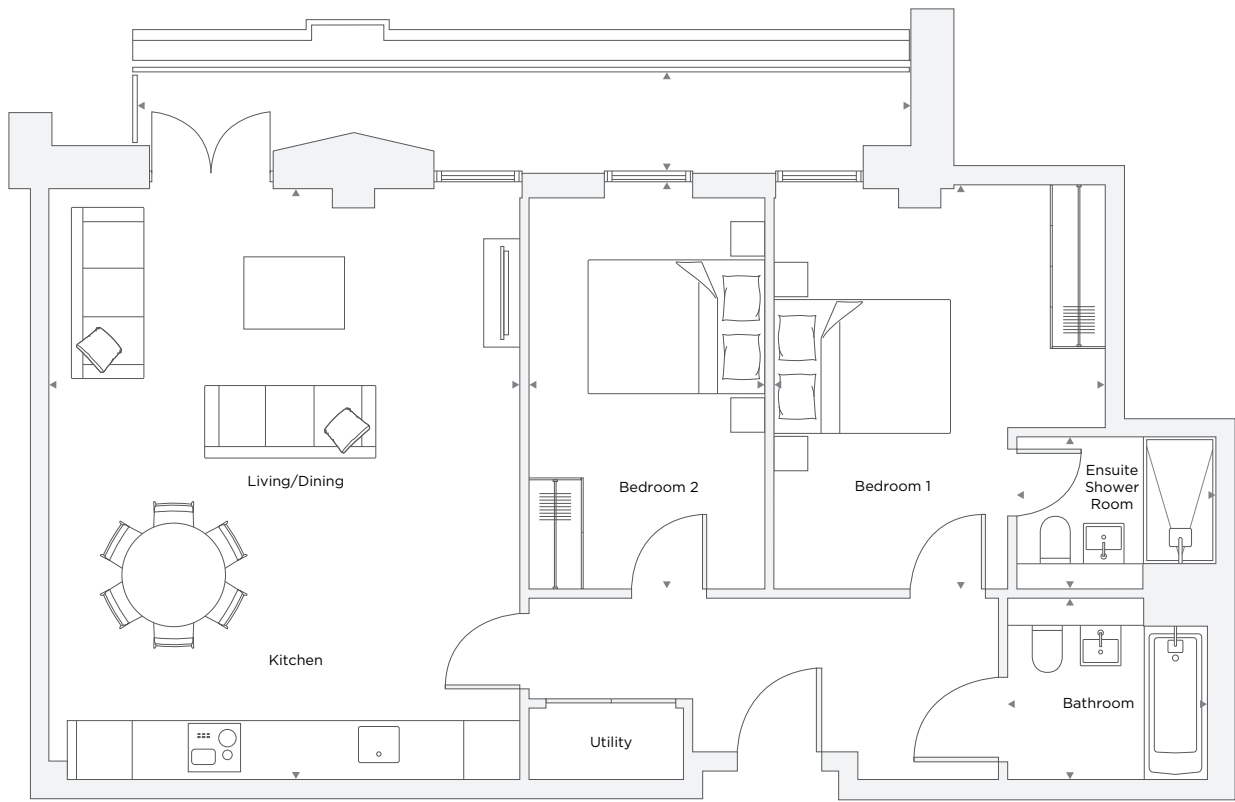

# APARTMENT A6.06

2 Bedroom

Total Area 80.7 m<sup>2</sup> / 868.7 ft<sup>2</sup>

Kitchen/Living/Dining Room	5.19 m X 6.51 m	17' 0" X 21' 4"
Bedroom 1	3.65 m X 4.41 m	11' 12" X 14' 5"
Bedroom 2	2.60 m X 4.31 m	8' 6" X 14' 2"
Bathroom	2.20 m X 2.00 m	7' 3" X 6' 7"
Ensuite 1	2.20 m X 1.68 m	7' 3" X 5' 6"
Terrace	8.48 m X 1.09 m	27' 10" X 3' 7"