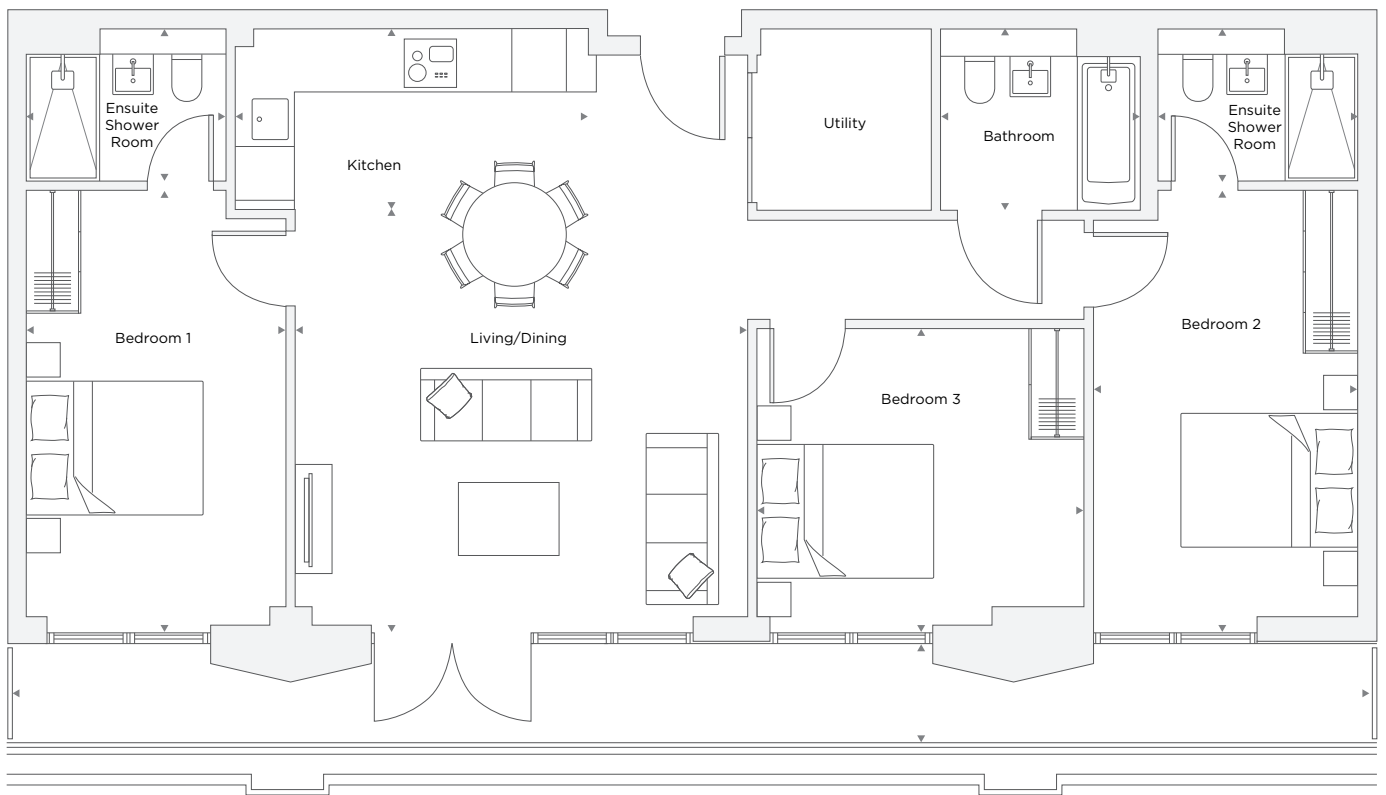

# APARTMENT A6.01

3 Bedroom

Total Area 97.1 m<sup>2</sup> / 1,045.2 ft<sup>2</sup>

Living/Dining Room	4.98 m X 4.58 m	16' 4" X 15' 0"
Kitchen	3.89 m X 1.99 m	12' 9" X 6' 6"
Bedroom 1	2.86 m X 4.70 m	9' 5" X 15' 5"
Bedroom 2	2.92 m X 4.70 m	9' 7" X 15' 5"
Bedroom 3	3.60 m X 3.27 m	11' 10" X 10' 9"
Bathroom	2.20 m X 2.00 m	7' 3" X 6' 7"
Ensuite 1	2.20 m X 1.68 m	7' 3" X 5' 6"
Ensuite 2	2.20 m X 1.68 m	7' 3" X 5' 6"
Terrace	14.83 m X 1.22 m	48' 8" X 3' 12"