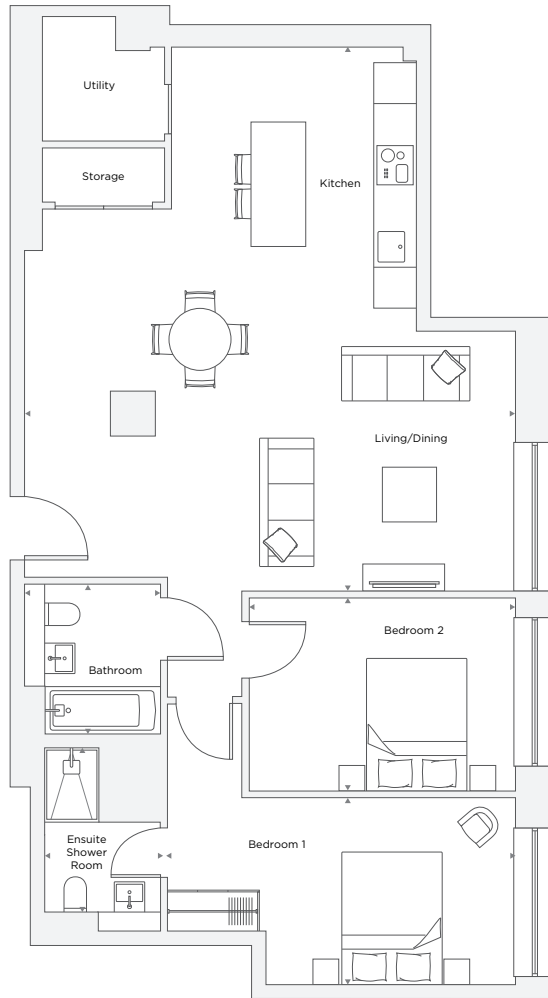

APARTMENT A5.18

2 Bedroom

Total Area 89.0 m² / 958.0 ft²

Kitchen/Living/Dining Room	7.24 m x 7.99 m	23' 9" x 26' 3"
Bedroom 1	5.11 m X 2.74 m	16' 9" X 8' 12"
Ensuite 1	1.70 m X 2.42 m	5' 7" X 7' 11"
Bedroom 2	3.91 m X 2.83 m	12' 10" X 9' 4"
Bathroom	2.00 m X 2.20 m	6' 7" X 7' 3"