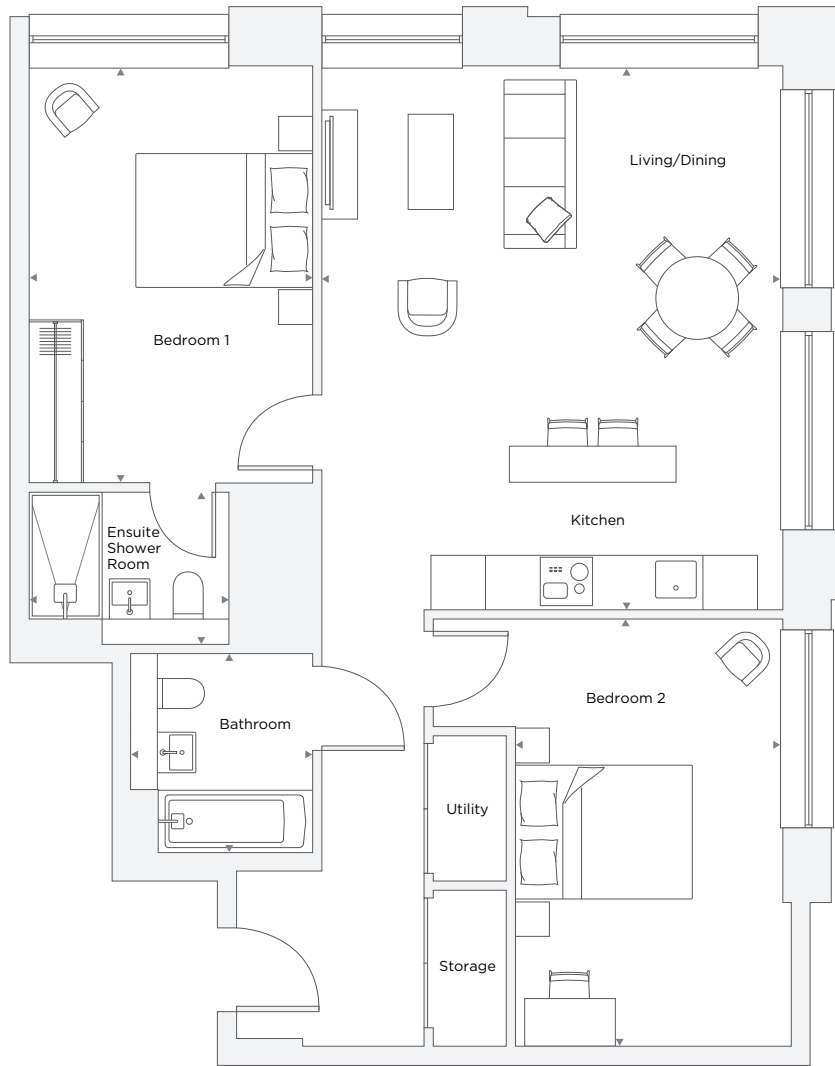

APARTMENT A5.11

2 Bedroom

Total Area 82.0 m² / 882.6 ft²

Kitchen/Living/Dining Room	5.08 m X 5.99 m	16' 8" X 19' 8"
Bedroom 1	3.12 m X 4.60 m	10' 3" X 15' 1"
Ensuite 1	2.20 m X 1.68 m	7' 3" X 5' 6"
Bedroom 2	2.99 m X 4.71 m	9' 10" X 15' 5"
Bathroom	2.00 m X 2.20 m	6' 7" X 7' 3"