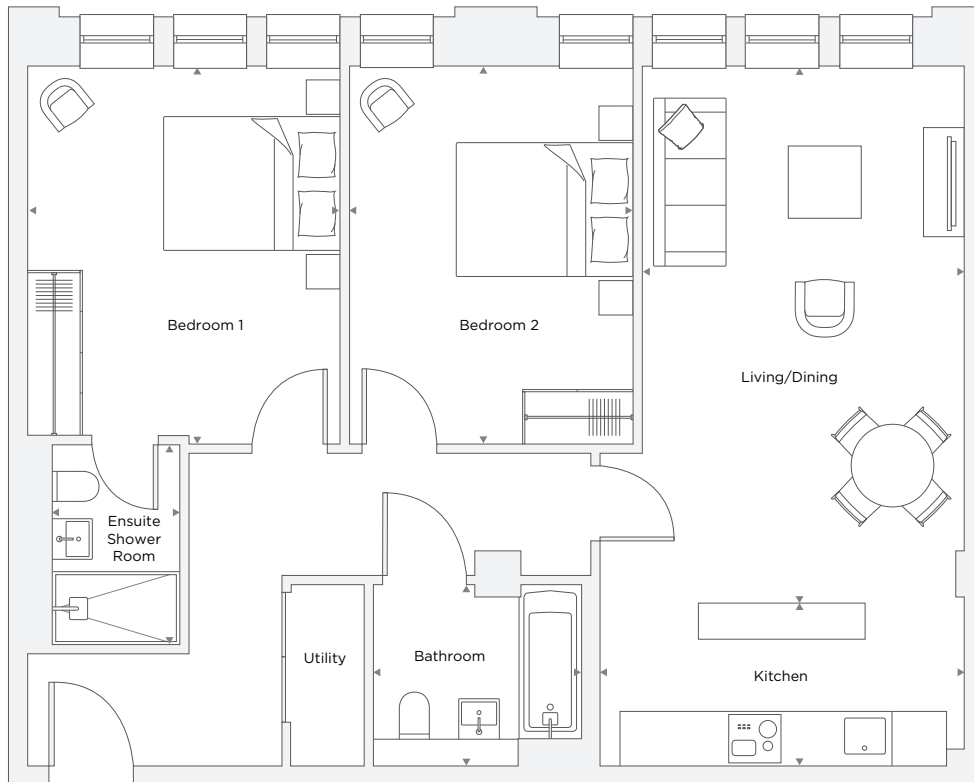

APARTMENT A5.06

2 Bedroom

Total Area 79.2 m²/ 852.5 ft²

Living/Dining Room	3.55 m x 5.92 m	11' 8" x 19' 5"
Kitchen	4.01 m x 1.81 m	13' 2" x 5' 11"
Bedroom 1	3.43 m x 4.17 m	11' 3" x 13' 8"
Bedroom 2	3.13 m X 4.17 m	10' 3" X 13' 8"
Bathroom	2.30 m X 2.00 m	7' 7" X 6' 7"
Ensuite	1.40 m X 2.20 m	4' 7" X 7' 3"