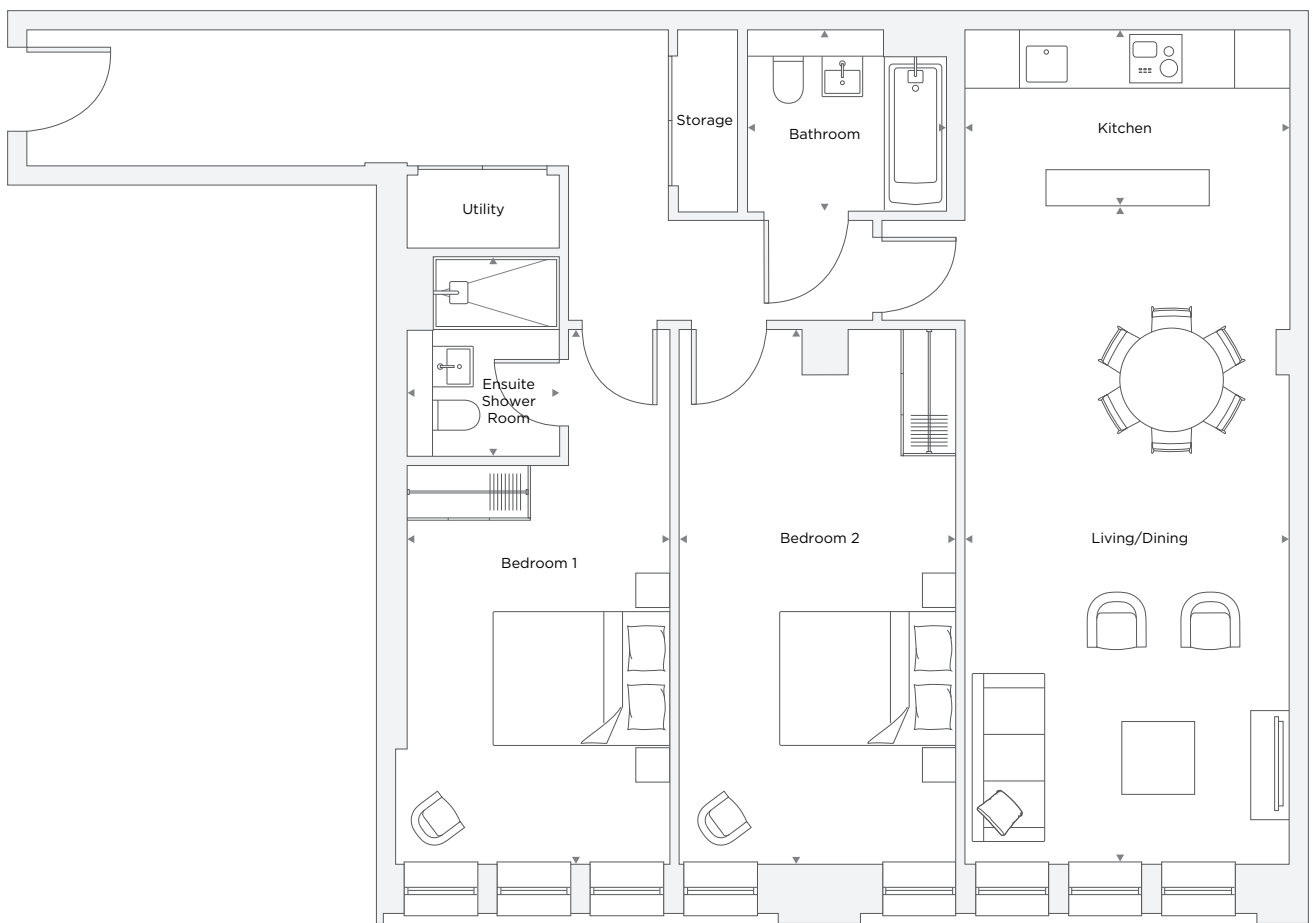

APARTMENT A5.05

2 Bedroom

Total Area 95.5 m² / 1,028.0 ft²

Living/Dining Room	3.57 m X 7.09 m	11' 9" X 23' 3"
Kitchen	3.57 m X 2.10 m	11' 9" X 6' 11"
Bedroom 1	2.89 m X 5.97 m	9' 6" X 19' 7"
Bedroom 2	3.05 m X 5.89 m	10' 0" X 19' 4"
Bathroom	2.20 m X 2.00 m	7' 3" X 6' 7"
Ensuite	1.68 m X 2.20 m	5' 6" X 7' 3"