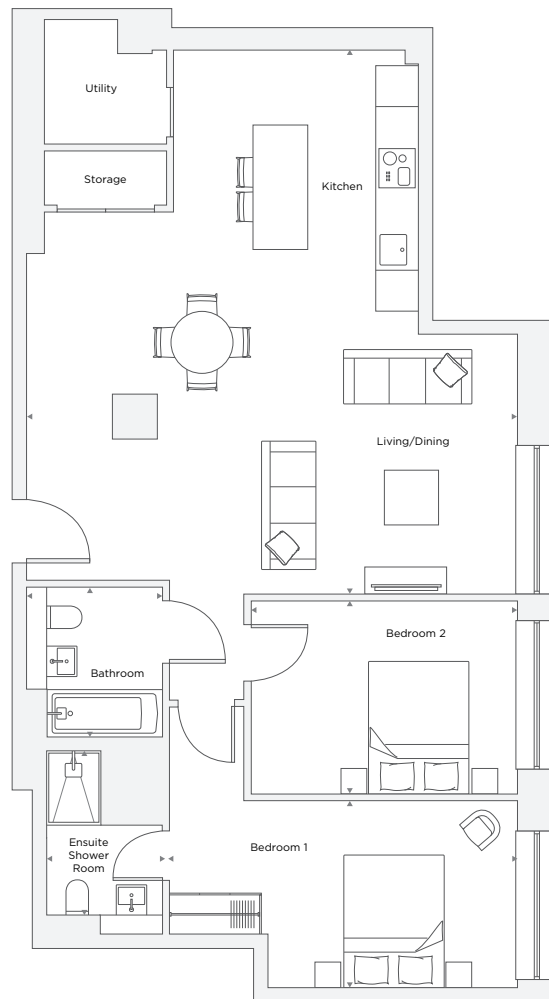

THE COCOA WORKS

APARTMENT A4.18

2 Bedroom

Total Area 89.0 m² / 958.0 ft²

Kitchen/Living/Dining Room	7.24 m x 7.99 m	23' 9" x 26' 3"
Bedroom 1	5.11 m X 2.74 m	16' 9" X 8' 12"
Ensuite 1	1.70 m X 2.42 m	5' 7" X 7' 11"
Bedroom 2	3.91 m X 2.83 m	12' 10" X 9' 4"
Bathroom	2.00 m X 2.20 m	6' 7" X 7' 3"

Floor plans are not to scale. Measurements are approximate and for guidance only. Design layouts are subject to change.