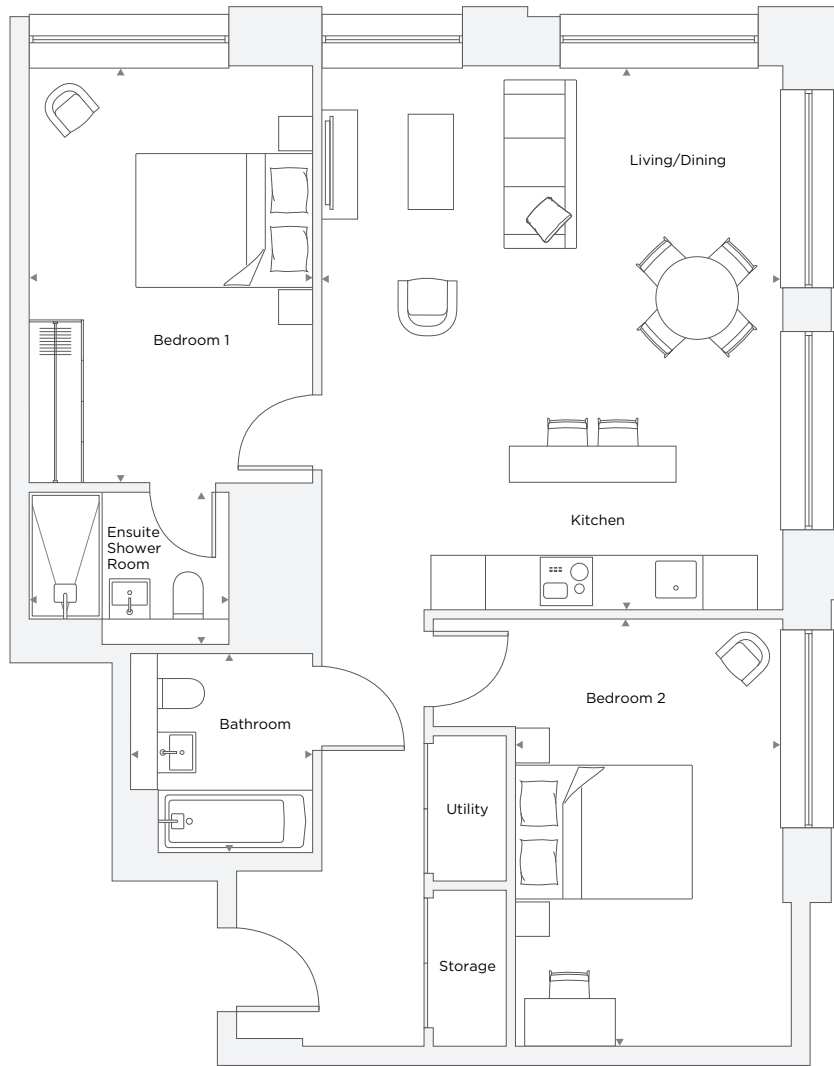

# APARTMENT A4.11

2 Bedroom

Total Area 82.0 m<sup>2</sup> / 882.6 ft<sup>2</sup>

Kitchen/Living/Dining Room	5.08 m X 5.99 m	16' 8" X 19' 8"
Bedroom 1	3.12 m X 4.60 m	10' 3" X 15' 1"
Ensuite 1	2.20 m X 1.68 m	7' 3" X 5' 6"
Bedroom 2	2.99 m X 4.71 m	9' 10" X 15' 5"
Bathroom	2.00 m X 2.20 m	6' 7" X 7' 3"