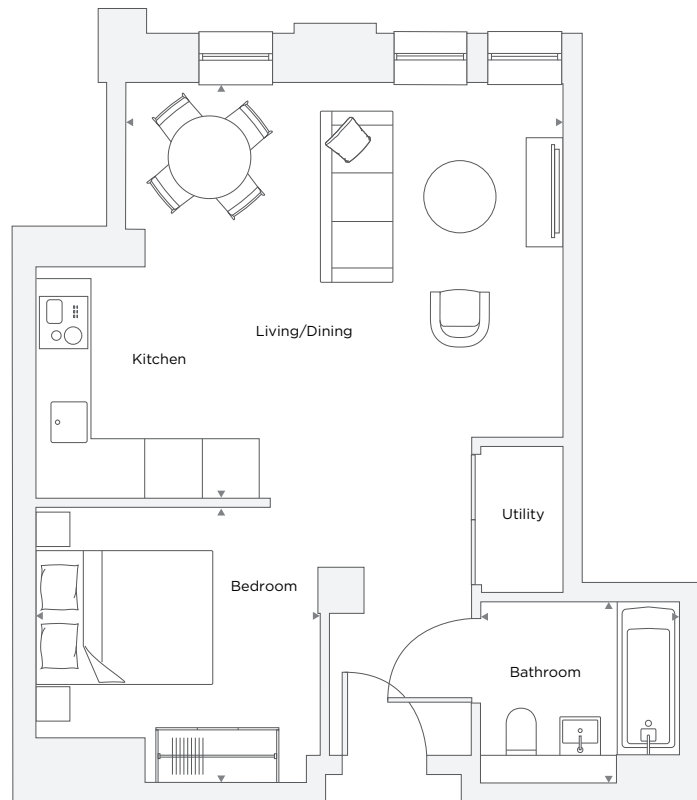

# APARTMENT A4.10

Studio

Total Area 43.5 m<sup>2</sup> / 468.2 ft<sup>2</sup>

Kitchen/Living/Dining Room	4.84 m X 4.58 m	15' 11" X 15' 0"
Bedroom 1	2.99 m X 3.03 m	9' 10" X 9' 11"
Bathroom	2.20 m X 2.00 m	7' 3" X 6' 7"