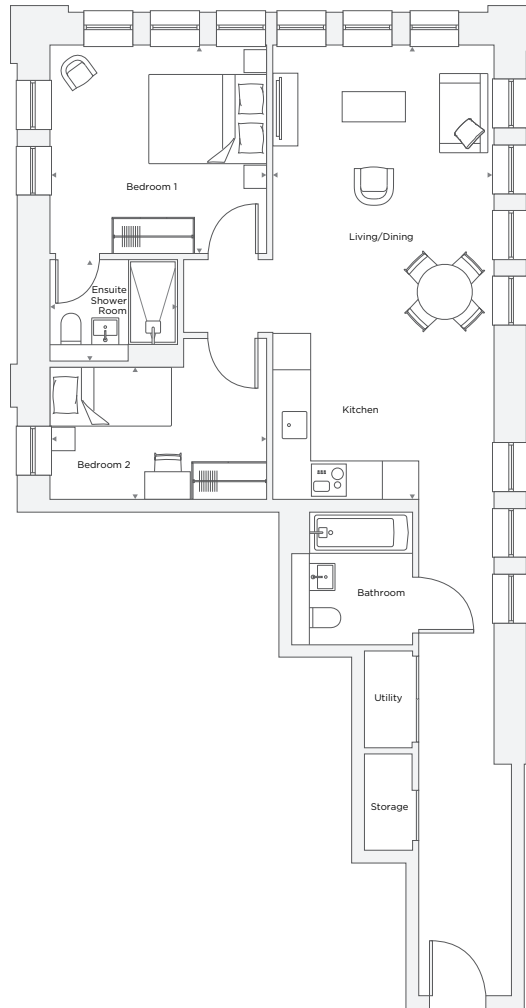

THE COCOA WORKS

APARTMENT A4.08

2 Bedroom

Total Area 74.4 m² / 800.8 ft²

Kitchen/Living/Dining Room	3.65 m X 7.51 m	11' 12" X 24' 8"
Bedroom 1	3.58 m X 3.45 m	11' 9" X 11' 4"
Ensuite	2.11 m X 1.68 m	6' 11" X 5' 6"
Bedroom 2	3.58 m X 2.66 m	11' 9" X 8' 9"
Bathroom	2.20 m x 2.00 m	7' 3" x 6' 7"

Floor plans are not to scale. Measurements are approximate and for guidance only. Design layouts are subject to change.