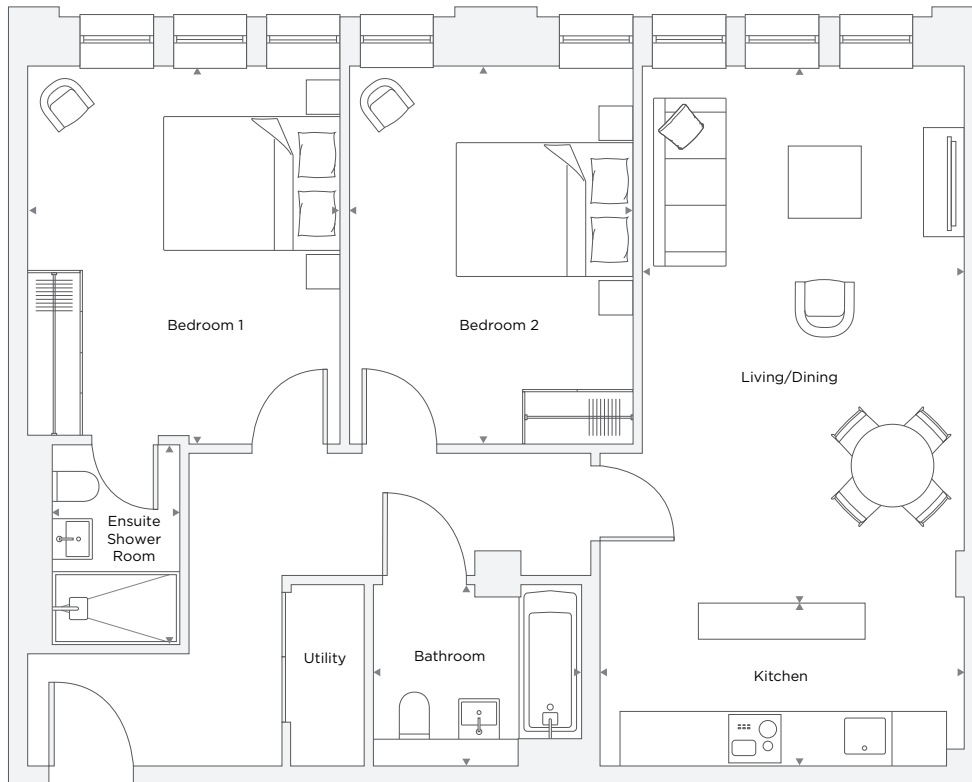

APARTMENT A4.06

2 Bedroom

Total Area 79.2 m²/ 852.5 ft²

Living/Dining Room	3.55 m x 5.92 m	11' 8" x 19' 5"
Kitchen	4.01 m x 1.81 m	13' 2" x 5' 11"
Bedroom 1	3.43 m x 4.17 m	11' 3" x 13' 8"
Bedroom 2	3.13 m X 4.17 m	10' 3" X 13' 8"
Bathroom	2.30 m X 2.00 m	7' 7" X 6' 7"
Ensuite	1.40 m X 2.20 m	4' 7" X 7' 3"