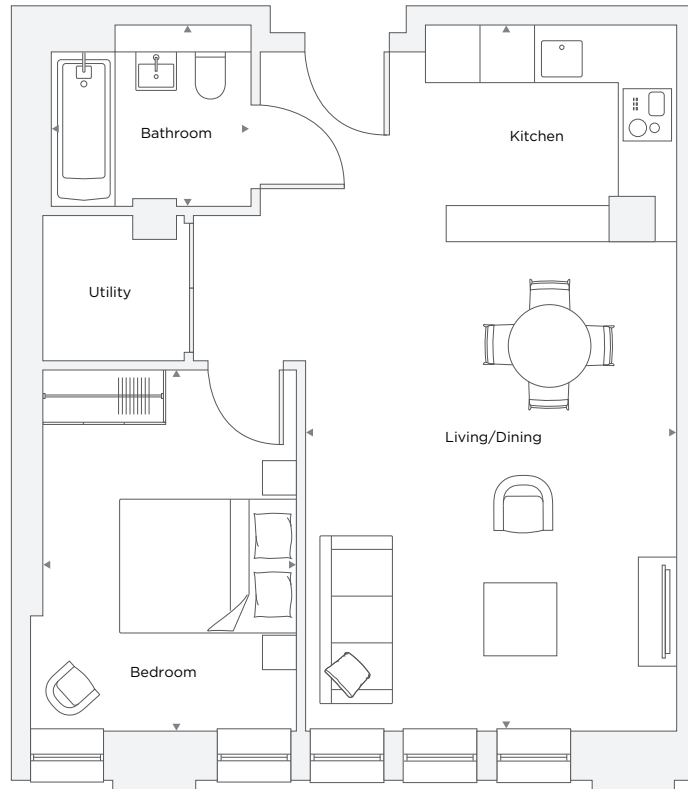

APARTMENT A4.03

1 Bedroom

Total Area 53.5 m² / 575.9 ft²

Kitchen/Living/Dining Room	4.09 m x 7.86 m	13' 5" x 25' 9"
Bedroom 1	2.93 m X 3.98 m	9' 7" X 13' 1"
Bathroom	2.20 m X 2.00 m	7' 3" X 6' 7"