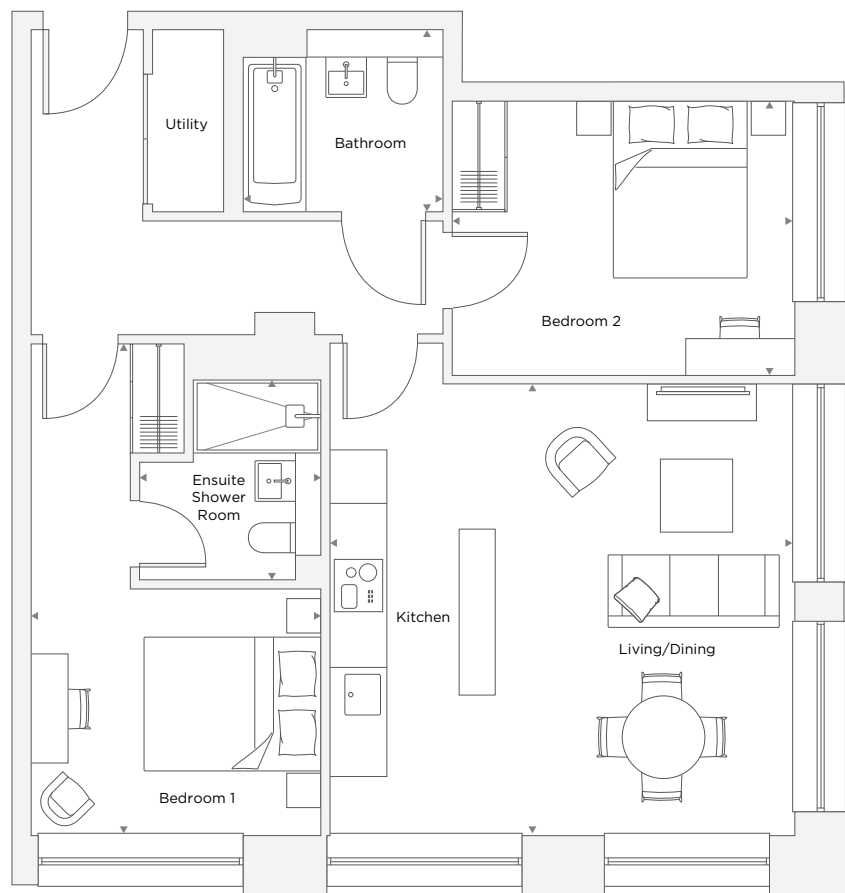

## APARTMENT A3.17

2 Bedroom

Total Area 71.0 m<sup>2</sup> / 764.2 ft<sup>2</sup>

Kitchen/Living/Dining Room	5.12 m X 4.97 m	16' 10" X 16' 4"
Bedroom 1	3.19 m X 5.42 m	10' 6" X 17' 9"
Ensuite 1	2.00 m X 2.20 m	6' 7" X 7' 3"
Bedroom 2	3.77 m X 3.02 m	12' 5" X 9' 11"
Bathroom	2.20 m X 2.00 m	7' 3" X 6' 7"

Floor plans are not to scale. Measurements are approximate and for guidance only. Design layouts are subject to change.