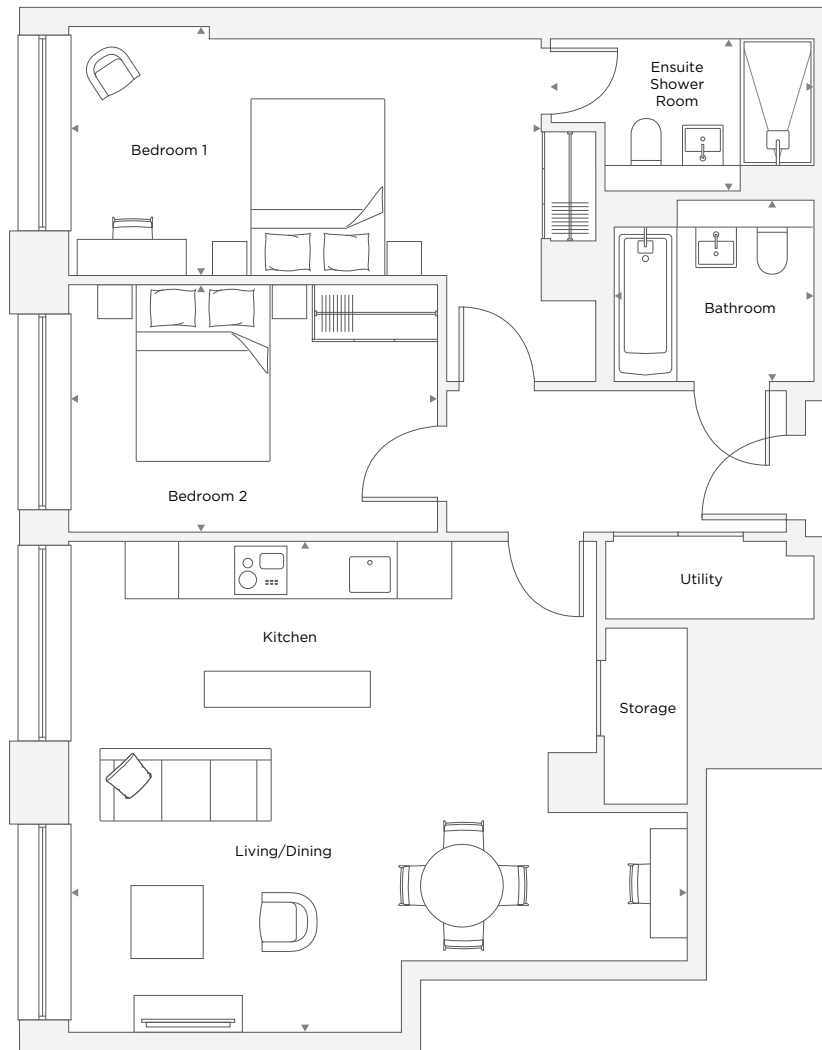

APARTMENT A3.15

2 Bedroom

Total Area 80.0 m² / 861.1 ft²

Kitchen/Living/Dining Room	6.82 m X 5.4 m	22' 5" X 17' 9"
Bedroom 1	5.21 m X 2.61 m	17' 1" X 8' 7"
Bedroom 2	4.06 m X 2.73 m	13' 4" X 8' 11"
Bathroom	2.20 m x 2.00 m	7' 3" x 6' 7"
Ensuite 1	2.90 m x 1.68 m	9' 6" x 5' 6"