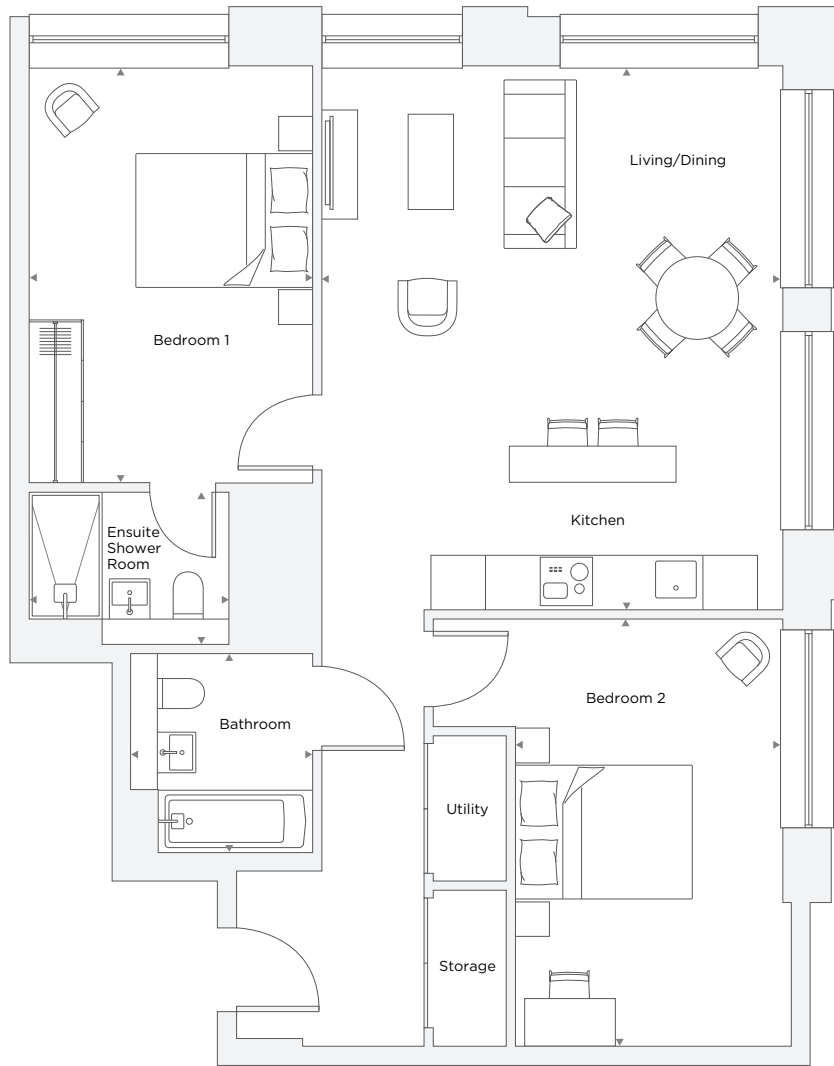

APARTMENT A3.11

2 Bedroom

Total Area 82.0 m² / 882.6 ft²

Kitchen/Living/Dining Room	5.08 m X 5.99 m	16' 8" X 19' 8"
Bedroom 1	3.12 m X 4.60 m	10' 3" X 15' 1"
Ensuite 1	2.20 m X 1.68 m	7' 3" X 5' 6"
Bedroom 2	2.99 m X 4.71 m	9' 10" X 15' 5"
Bathroom	2.00 m X 2.20 m	6' 7" X 7' 3"