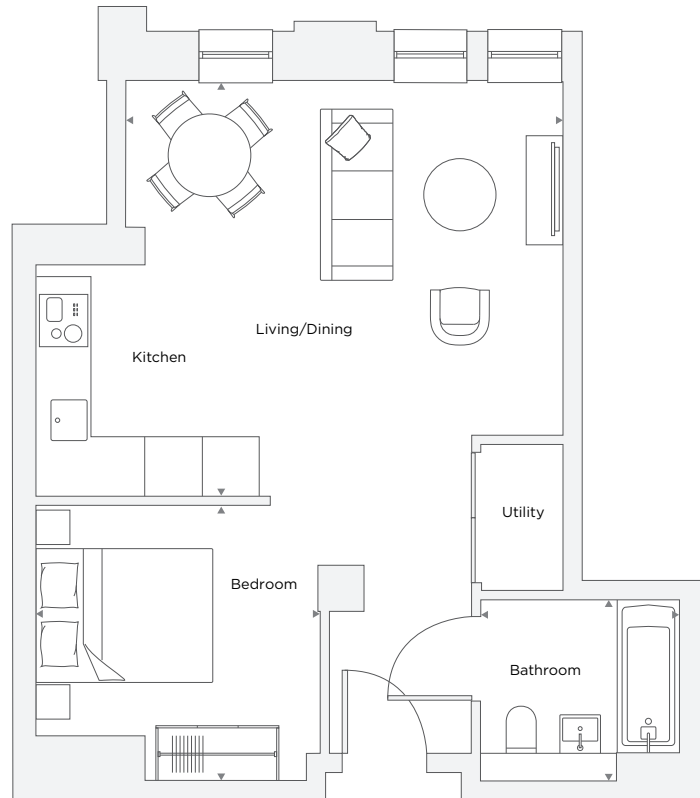

APARTMENT A3.10

Studio

Total Area 43.5 m² / 468.2 ft²

Kitchen/Living/Dining Room	4.84 m X 4.58 m	15' 11" X 15' 0"
Bedroom 1	2.99 m X 3.03 m	9' 10" X 9' 11"
Bathroom	2.20 m X 2.00 m	7' 3" X 6' 7"