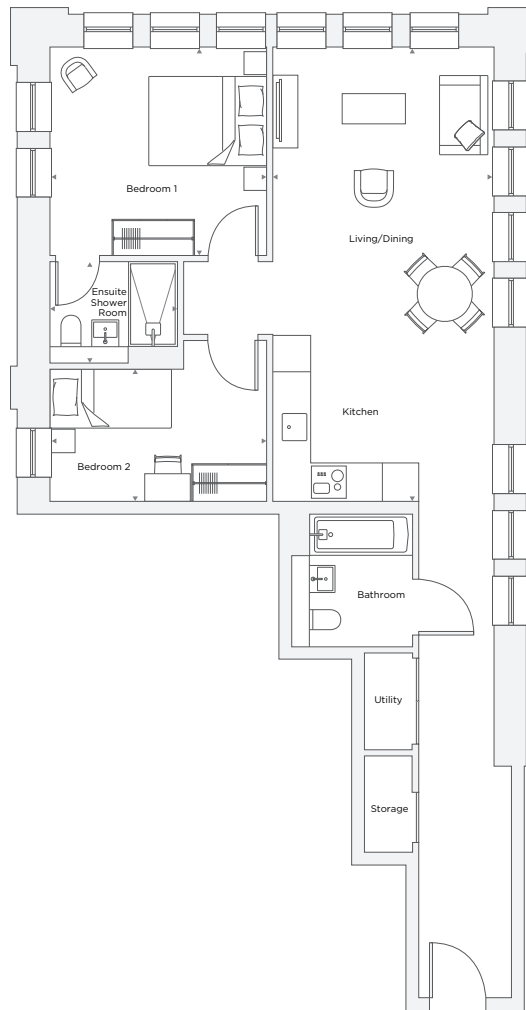

## APARTMENT A3.08

2 Bedroom

Total Area 74.4 m<sup>2</sup> / 800.8 ft<sup>2</sup>

Kitchen/Living/Dining Room	3.65 m X 7.51 m	11' 12" X 24' 8"
Bedroom 1	3.58 m X 3.45 m	11' 9" X 11' 4"
Ensuite	2.11 m X 1.68 m	6' 11" X 5' 6"
Bedroom 2	3.58 m X 2.66 m	11' 9" X 8' 9"
Bathroom	2.20 m x 2.00 m	7' 3" x 6' 7"

Floor plans are not to scale. Measurements are approximate and for guidance only. Design layouts are subject to change.