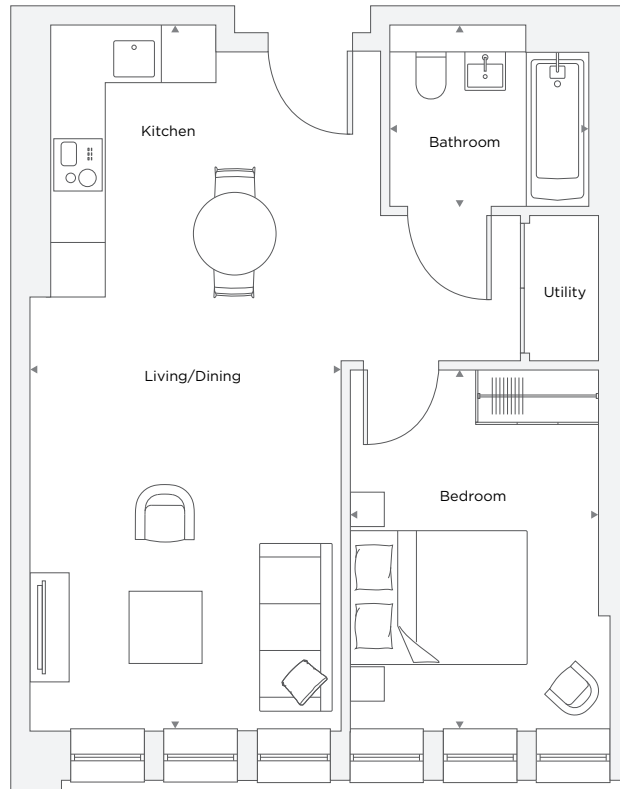

THE COCOA WORKS

APARTMENT A3.02

1 Bedroom

Total Area 48.3 m² / 519.9 ft²

Kitchen/Living/Dining Room	3.44 m x 7.78 m	11' 3" x 25' 6"
Bedroom 1	2.86 m X 3.98 m	9' 4" X 13' 1"
Bathroom	2.20 m X 2.00 m	7' 3" X 6' 7"

Floor plans are not to scale. Measurements are approximate and for guidance only. Design layouts are subject to change.